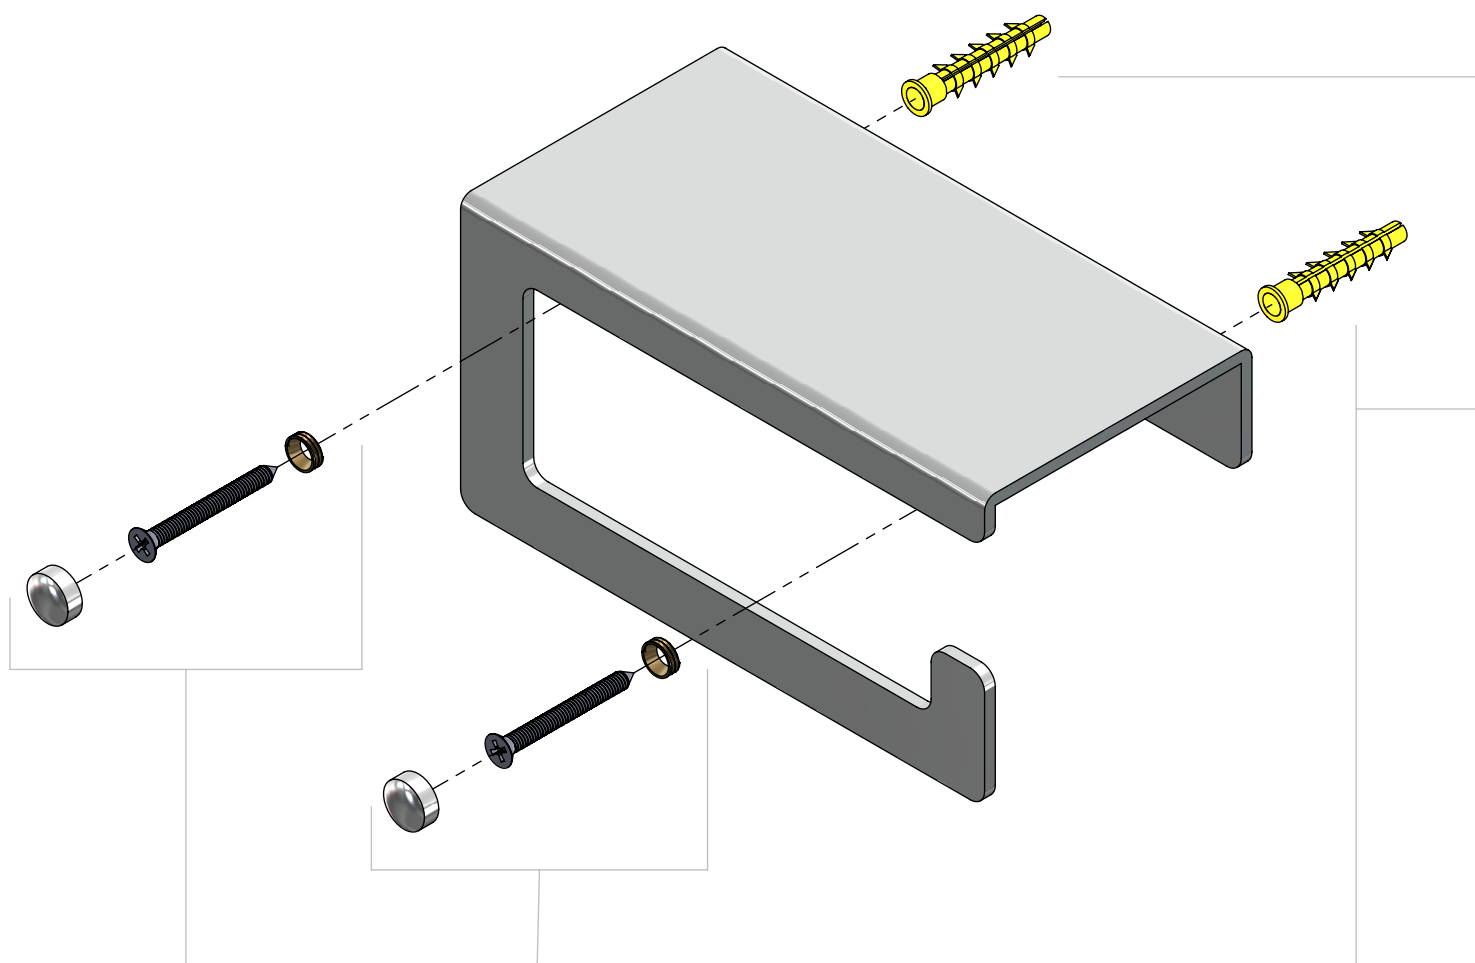

# Fold - toilet paper holder

Chrome, with cover

**clou**

CL/09.04029.29

Spare parts

CL/1051.9100.29