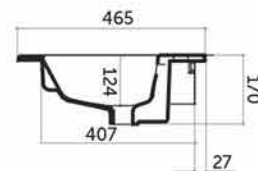

NUBES WASHBASIN 60 – TAUPE

SKU 933791

DIMENSIONS: **Length: 170 mm**
 Width: 610 mm
 Depth: 465 mm

Sink	Tablet – 1 washbasin
Material	Ceramic
Color	Taupe
Mounting	Tablet
With tap hole	Yes
With overflow	Yes
Overflow location	Centre