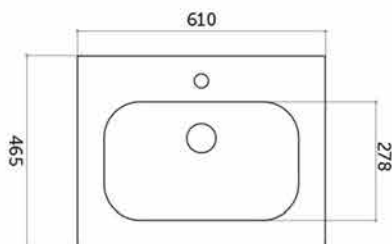

NUBES WASHBASIN 60 – TAUPE

SKU 933791

DIMENSIONS: **Length: 170 mm**
 Width: 610 mm
 Depth: 465 mm

Sink	Tablet – 1 washbasin
Material	Ceramic
Color	Taupe
Mounting	Tablet
With tap hole	Yes
With overflow	Yes
Overflow location	Centre