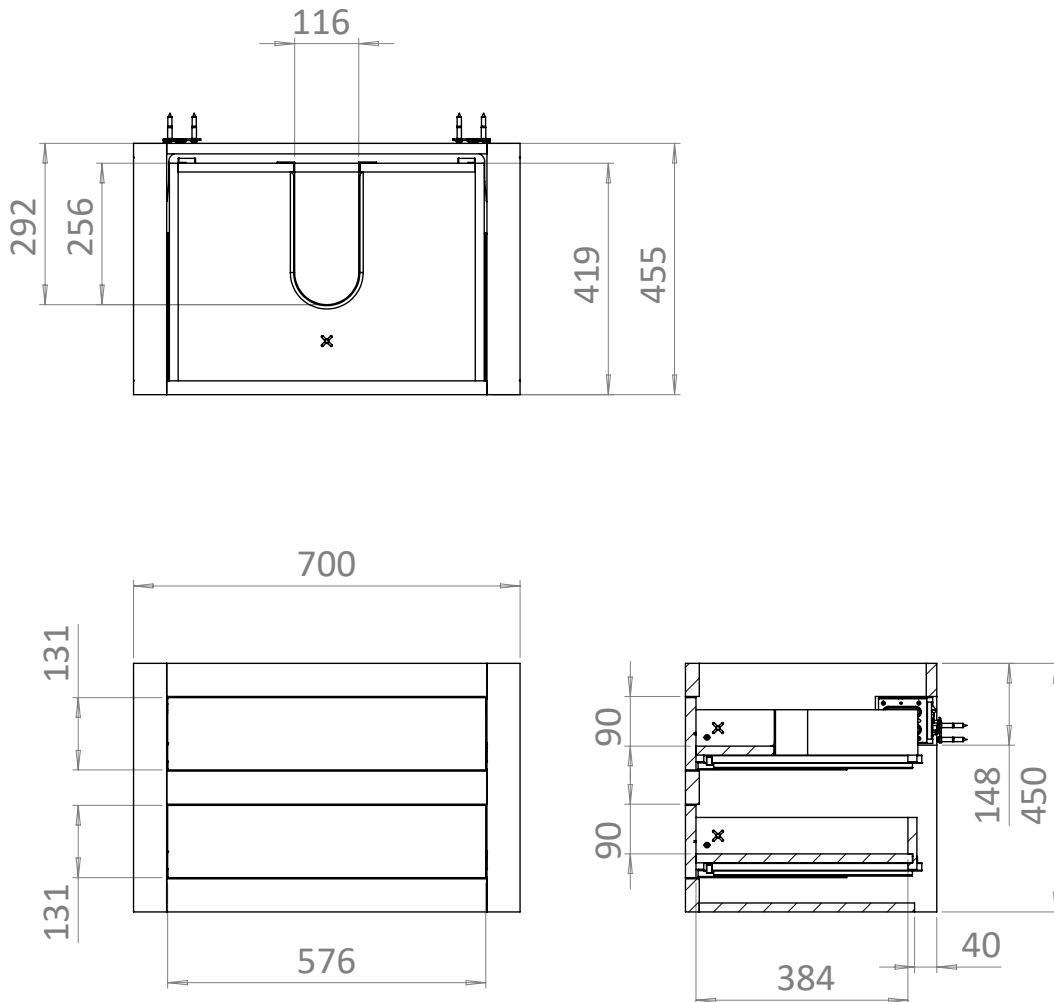

# PRODUCT DATA SHEET

PRODUCT CODE  
CV7000WG

RANGE  
CANVASS

DESCRIPTION  
Basin Unit 700mm White Gloss

COLOUR	White Gloss
COLOUR CODE/ REFERENCE	RAL9010
MATERIAL	16 and 18mm MDF Solvent Free Acrylic Lacquer
STANDARDS	EN 13986 EN 14749
INSTALLATION TYPE	Floor Standing with Legs or Wall Hung
DRAWER BOX	Self Coloured to Carcass Concealed Runners
DRAWER RUNNERS	Emuca Silver - Soft Close, Pull to Open
DRAWER EXTENSION	Full Extension
DRAWER ADJUSTMENT	3 Way
DRAWER CAPACITY	30kg
WALL HANGERS	ITALIANA FERRAMENTA Libra 11 With Safety Lock - Factory Fitted Load Capacity 200kg Per Pair On A Solid Wall 3 Way Adjustment
ADJUSTABLE FEET	Yes
WARRANTY	10 Years

## TECHNICAL DIMENSIONS

Dimensions in mm unless otherwise specified.

Tolerances (per material type) apply.

V10522

**SPARES DIAGRAM**

NUMBER	PART CODE	DESCRIPTION
1	DF_CV7000WG	Canvass Drawer Front - Gloss White
	DF_CV7000IB	Canvass Drawer Front - Indigo Blue
	DF_CV7000SG	Canvass Drawer Front - Storm Grey
	DF_CV7000SGR	Canvass Drawer Front - Sage Green
2	RUNNERSCANVASS	Set of Drawer Runners x2 Canvass Depth 370mm
3	WBRACKETSCANVASS	Wall Brackets x2 Canvass
4	LEGISNTALL_CANVASS	Canvass Leg Install kit