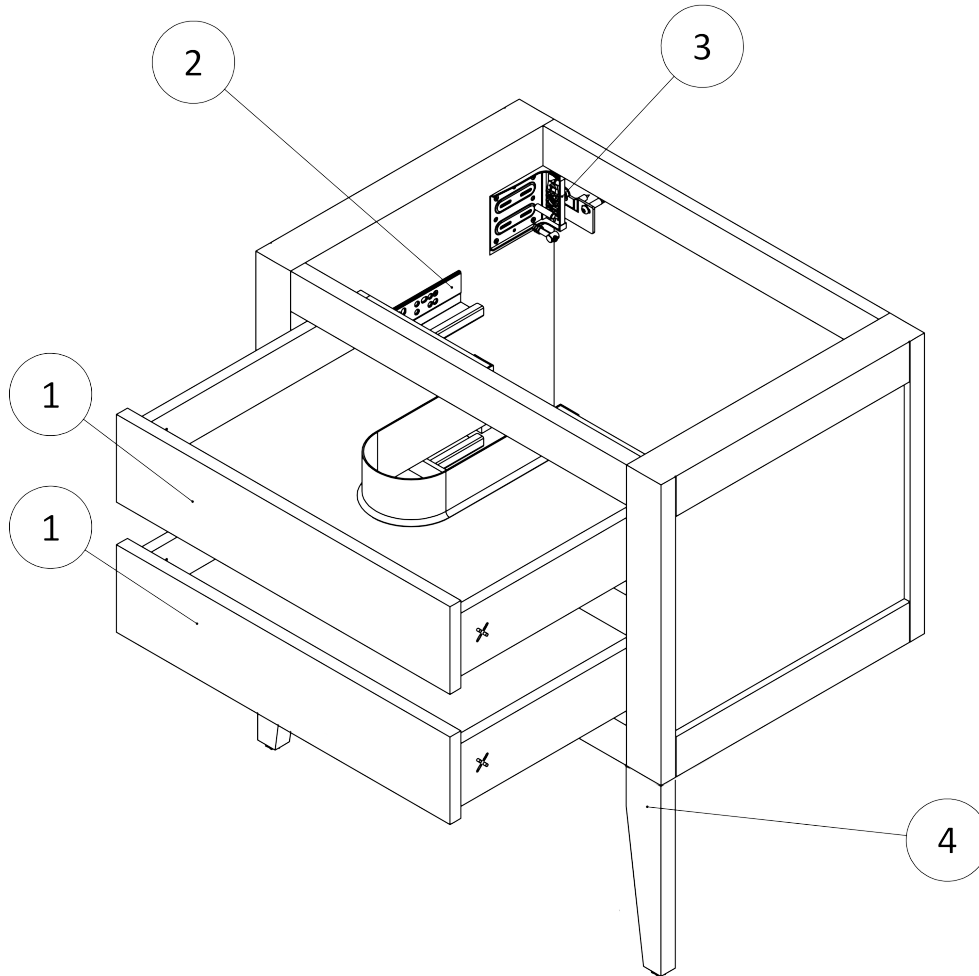

# PRODUCT DATA SHEET

PRODUCT CODE  
CV7000WG

RANGE  
CANVASS

DESCRIPTION  
Basin Unit 700mm White Gloss

COLOUR	White Gloss
COLOUR CODE/ REFERENCE	RAL9010
MATERIAL	16 and 18mm MDF Solvent Free Acrylic Lacquer
STANDARDS	EN 13986 EN 14749
INSTALLATION TYPE	Floor Standing with Legs or Wall Hung
DRAWER BOX	Self Coloured to Carcass Concealed Runners
DRAWER RUNNERS	Emuca Silver - Soft Close, Pull to Open
DRAWER EXTENSION	Full Extension
DRAWER ADJUSTMENT	3 Way
DRAWER CAPACITY	30kg
WALL HANGERS	ITALIANA FERRAMENTA Libra 11 With Safety Lock - Factory Fitted Load Capacity 200kg Per Pair On A Solid Wall 3 Way Adjustment
ADJUSTABLE FEET	Yes
WARRANTY	10 Years

## TECHNICAL DIMENSIONS

Dimensions in mm unless otherwise specified.

Tolerances (per material type) apply.

V10522

**SPARES DIAGRAM**

NUMBER	PART CODE	DESCRIPTION
1	DF_CV7000WG	Canvass Drawer Front - Gloss White
	DF_CV7000IB	Canvass Drawer Front - Indigo Blue
	DF_CV7000SG	Canvass Drawer Front - Storm Grey
	DF_CV7000SGR	Canvass Drawer Front - Sage Green
2	RUNNERSCANVASS	Set of Drawer Runners x2 Canvass Depth 370mm
3	WBRACKETSCANVASS	Wall Brackets x2 Canvass
4	LEGISNTALL_CANVASS	Canvass Leg Install kit