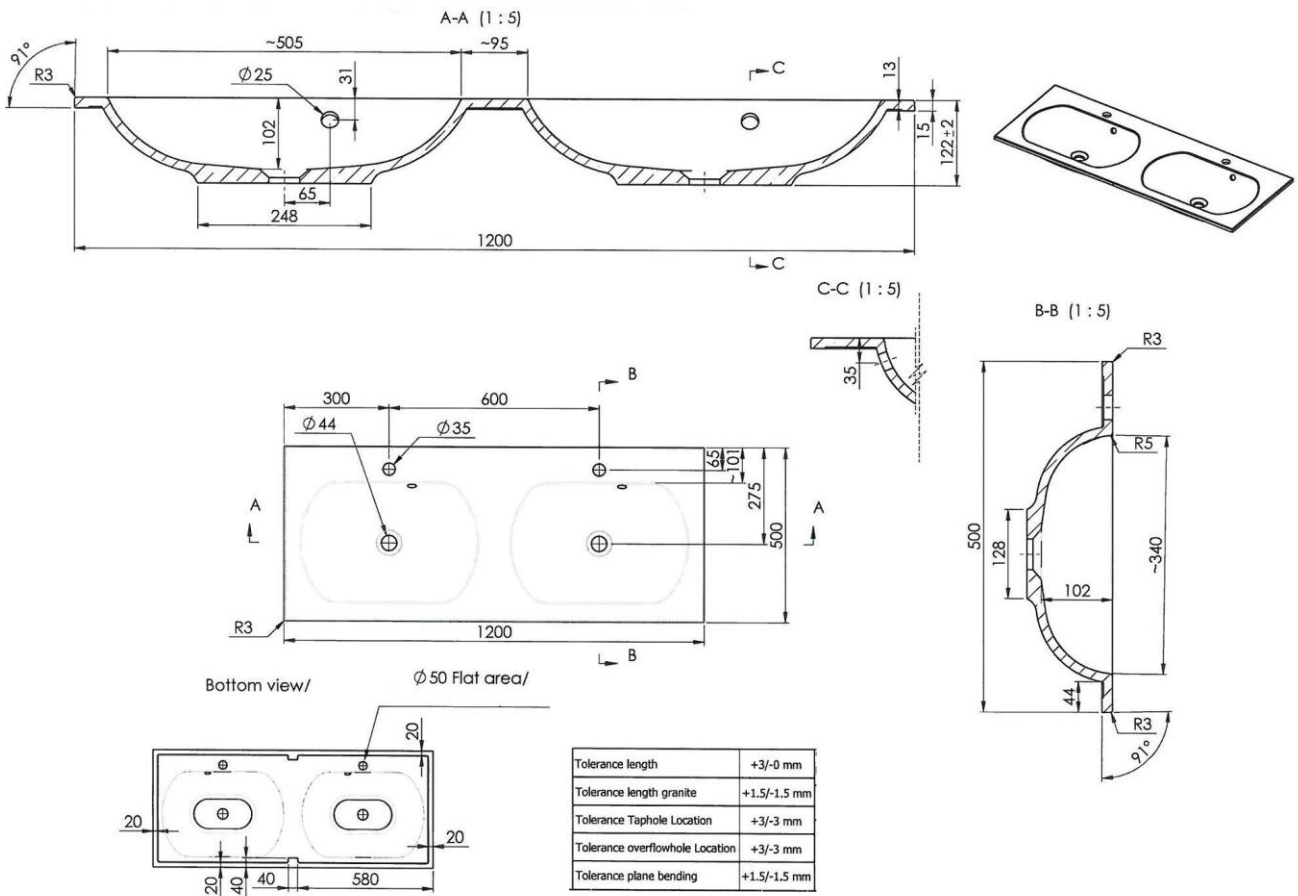

NEVA – WASHBASIN / INTEGRATED TABLET - 120X50

SKU 928342

Rev.

Dimensions and assortment can be modified without prior notification.

F928342E

NEVA – WASHBASIN / INTEGRATED TABLET - 120X50

SKU 928342

<u>Dimensions:</u>	1200x500x15 mm
<u>Colour:</u>	white
<u>Material:</u>	resin / artificial marble
<u>Characteristics:</u>	<ul style="list-style-type: none">- washbasin / tablet to be integrated to cabinet- with 2 basins- central tap holes- with overflows
<u>Weight:</u>	20.00 kg
<u>Warranty:</u>	60 months