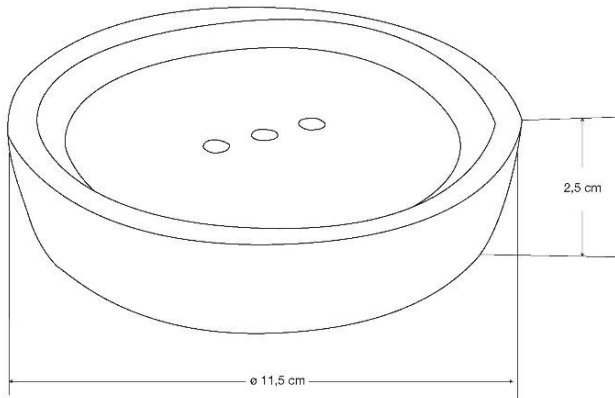

**BORO – FREESTANDING SOAP DISH**

**SKU 215740**

**DIMENSIONS:**

**Length: 115 mm  
Depth: 25 mm**

<b>Material</b>	<b>Cement / Wood</b>
<b>Colour</b>	<b>Grey / Wood</b>

06.2018

F215740e

Colour differences are possible because of the natural characteristics of the products.  
The dimensions, as well as the assortment can be modified without prior notice.