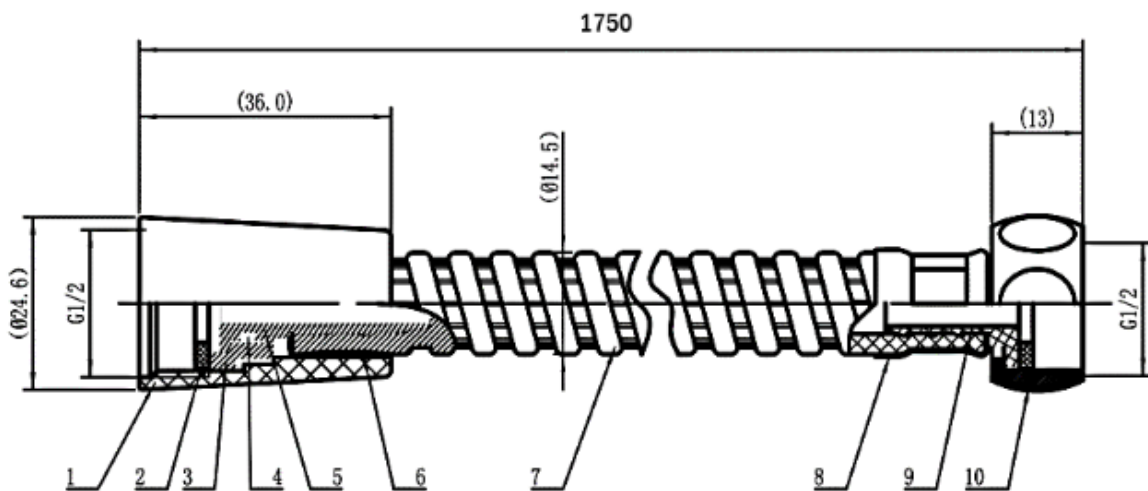

PROFLEX – SHOWER HOSE – 175 CM

SKU 186175

PICTURE:

DIMENSIONS:

Color: Chrome

Material: Plastic

Characteristics:

- Braided shower hose - 175 cm
- anti-kink (i.e. anti-fold)
- anti-twist
- anti-scratch
- universal connection 1/2"