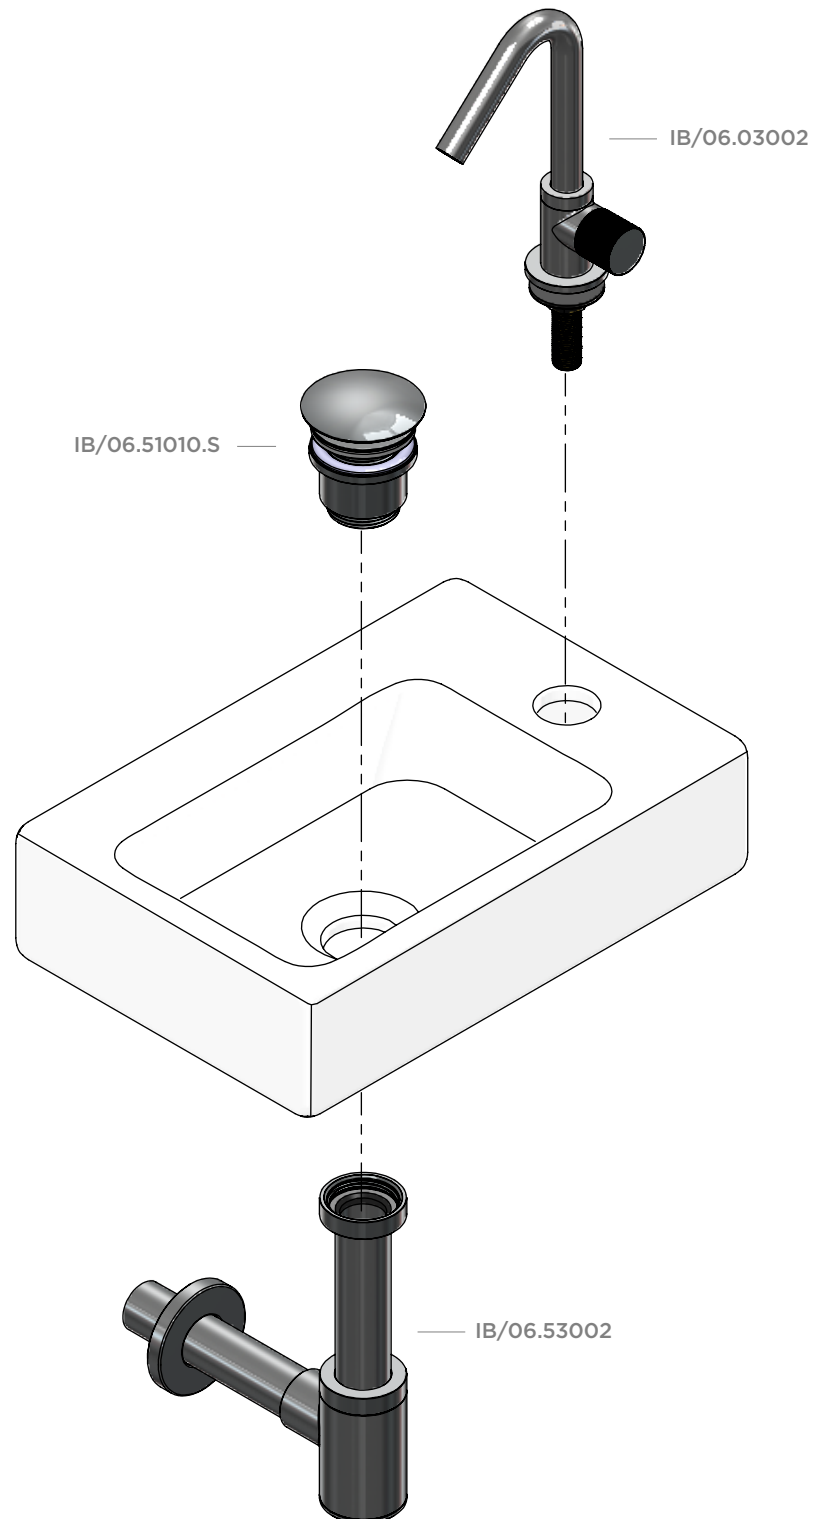

# InBe - handbasin set

InBe set 2

# InBe

IB/03.03098

For spare parts of the products shown above, please see the exploded view of the corresponding product.