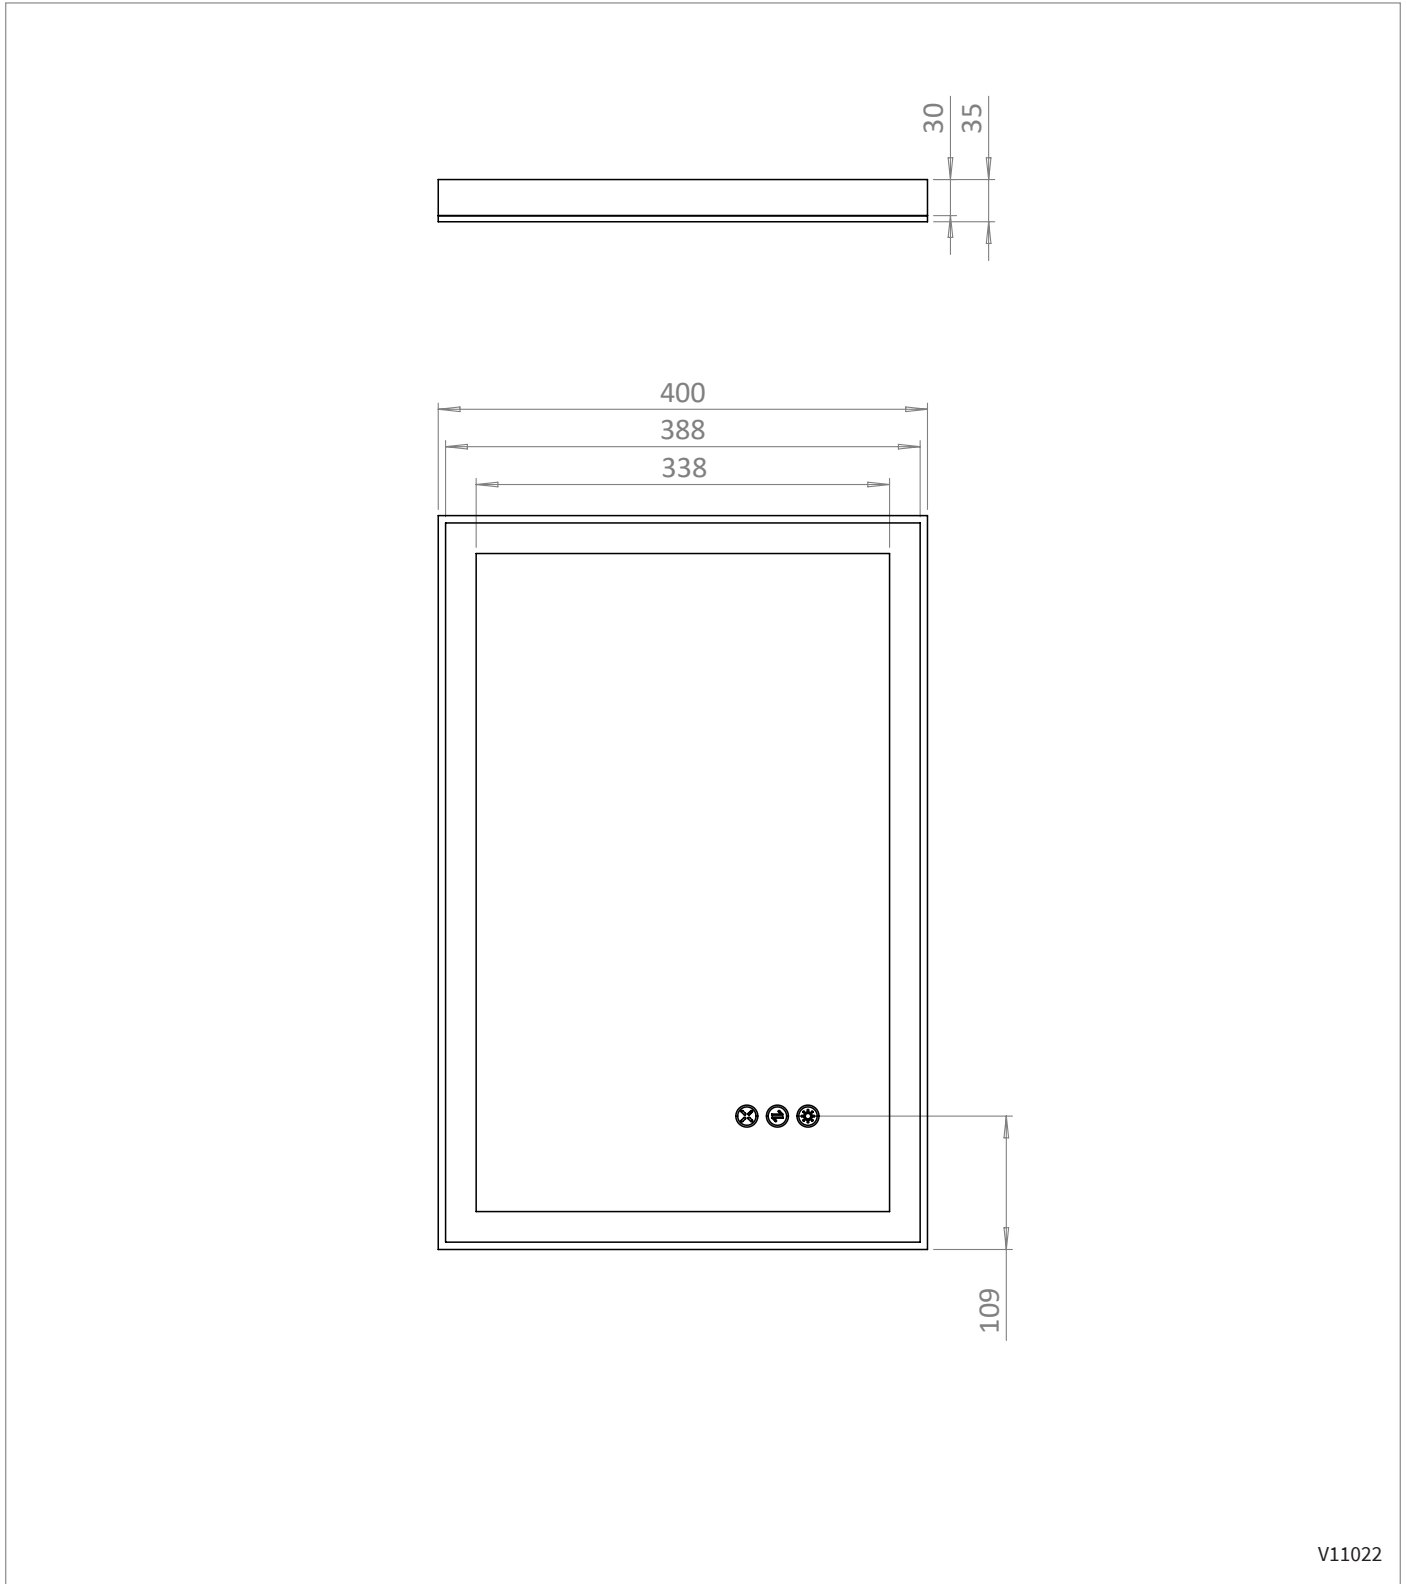

# PRODUCT DATA SHEET

**PRODUCT CODE**

DN4060

**RANGE**

MIRROR

**DESCRIPTION**

Dune Mirror 400mm x 600mm

<b>MATERIAL</b>	Glass & Aluminium
<b>HANDLING/INSTALLATION</b>	Wall Mounting
<b>HANGING</b>	Portrait & Landscape
<b>LED WATTAGE</b>	5.9W
<b>DRIVER WATTAGE</b>	15W
<b>DE-MISTER WATTAGE</b>	14.3W
<b>TEMPERATURE CHANGING COLOUR RANGE (K)</b>	Yes 2700 - 6400
<b>LUMINOUS EFFICACY (LM/W)</b>	95
<b>COLOUR RENDERING INDEX (RA)</b>	85
<b>ENERGY RATING</b>	F
<b>SWITCH TYPE</b>	Touch Switch
<b>IP RATING</b>	44
<b>DIMMABLE?</b>	Yes
<b>LIGHT TYPE</b>	LED
<b>CABLE LENGTH</b>	1050mm
<b>STANDARDS</b>	EN60598 EN60592 EN62493
<b>DOP CLASS</b>	01 - 2017
<b>WEIGHT</b>	6.1kg
<b>WARRANTY</b>	5 Years

## TECHNICAL DIMENSIONS

Dimensions in mm unless otherwise specified.

Tolerances (per material type) apply.

**SPARES DIAGRAM**

NUMBER	PART CODE	DESCRIPTION
1	MIRRORBRACKET	Hanging Brackets

Only the parts labelled are available as spares.

V11022