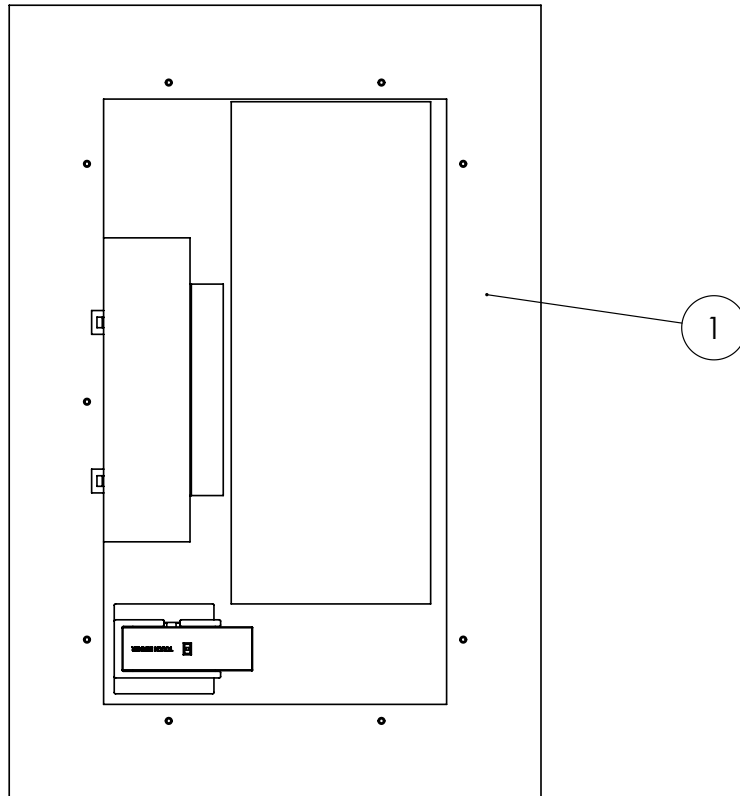

# PRODUCT DATA SHEET

**PRODUCT CODE**

DN4060

**RANGE**

MIRROR

**DESCRIPTION**

Dune Mirror 400mm x 600mm

<b>MATERIAL</b>	Glass & Aluminium
<b>HANDLING/INSTALLATION</b>	Wall Mounting
<b>HANGING</b>	Portrait & Landscape
<b>LED WATTAGE</b>	5.9W
<b>DRIVER WATTAGE</b>	15W
<b>DE-MISTER WATTAGE</b>	14.3W
<b>TEMPERATURE CHANGING COLOUR RANGE (K)</b>	Yes 2700 - 6400
<b>LUMINOUS EFFICACY (LM/W)</b>	95
<b>COLOUR RENDERING INDEX (RA)</b>	85
<b>ENERGY RATING</b>	F
<b>SWITCH TYPE</b>	Touch Switch
<b>IP RATING</b>	44
<b>DIMMABLE?</b>	Yes
<b>LIGHT TYPE</b>	LED
<b>CABLE LENGTH</b>	1050mm
<b>STANDARDS</b>	EN60598 EN60592 EN62493
<b>DOP CLASS</b>	01 - 2017
<b>WEIGHT</b>	6.1kg
<b>WARRANTY</b>	5 Years

## TECHNICAL DIMENSIONS

Dimensions in mm unless otherwise specified.

Tolerances (per material type) apply.

**SPARES DIAGRAM**

NUMBER	PART CODE	DESCRIPTION
1	MIRRORBRACKET	Hanging Brackets

Only the parts labelled are available as spares.