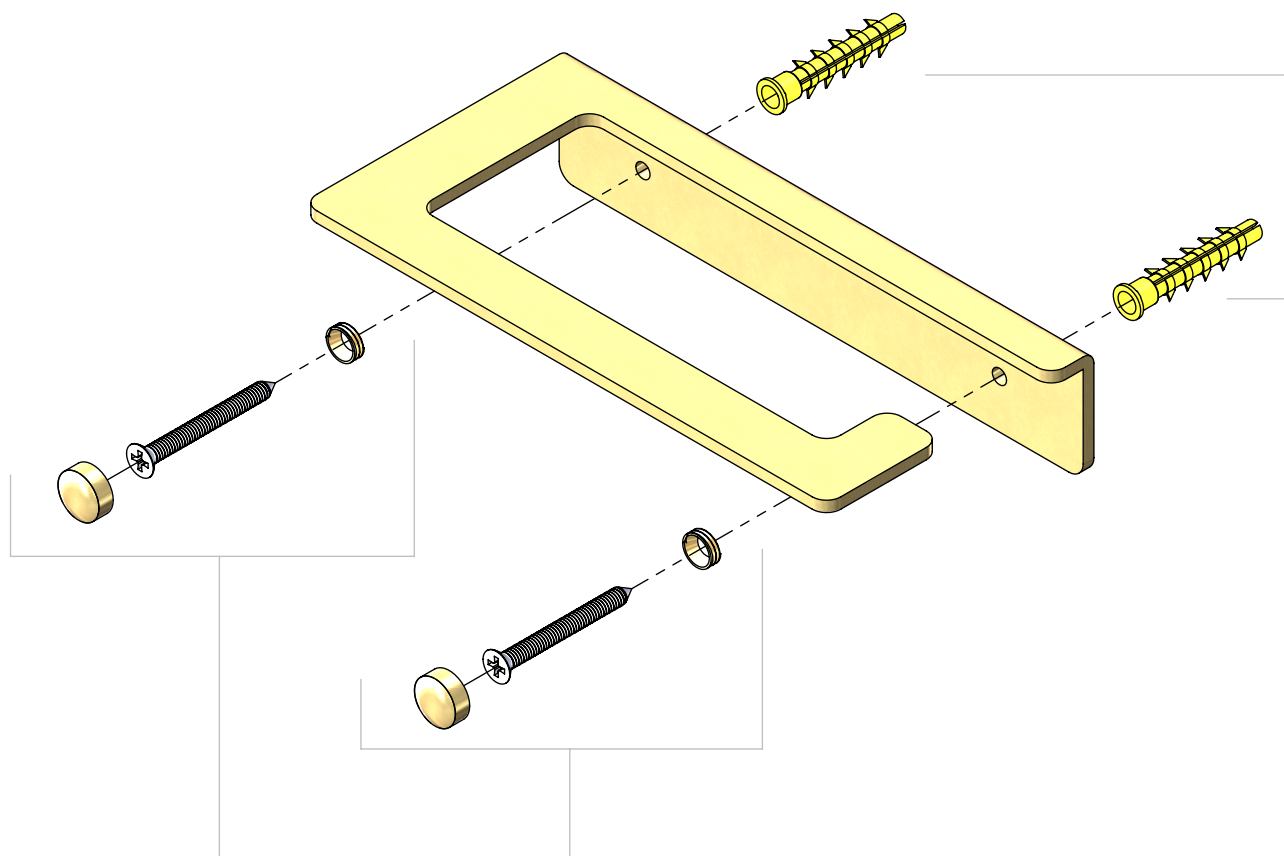

Fold - toilet paper holder

Gold brushed PVD

clou

CL/09.04030.82

Spare parts

CL/1051.9100.82