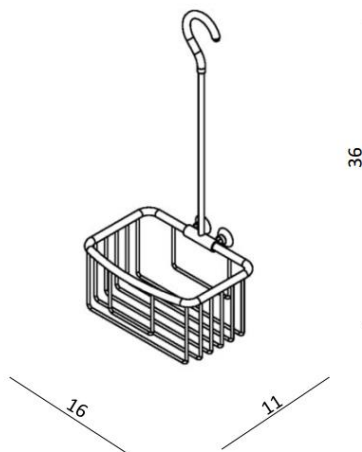

**SANO – HANGING SHOWER BASKET SINGLE**

**SKU 215723**

**DIMENSIONS:**

**Length: 360 mm**

**Width: 160 mm**

**Depth: 110 mm**

<b>Material</b>	<b>Brass and stainless steel</b>
<b>Colour</b>	<b>Chrome</b>