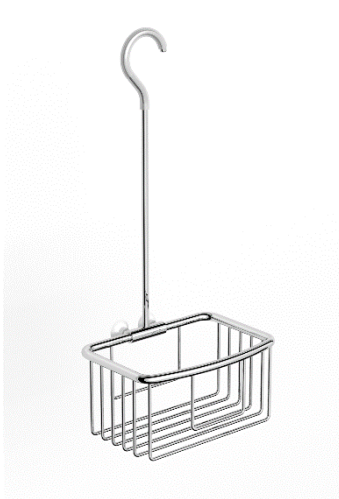

**SANO – HANGING SHOWER BASKET SINGLE**

**SKU 215723**

**DIMENSIONS:**

**Length: 360 mm**

**Width: 160 mm**

**Depth: 110 mm**

<b>Material</b>	<b>Brass and stainless steel</b>
<b>Colour</b>	<b>Chrome</b>