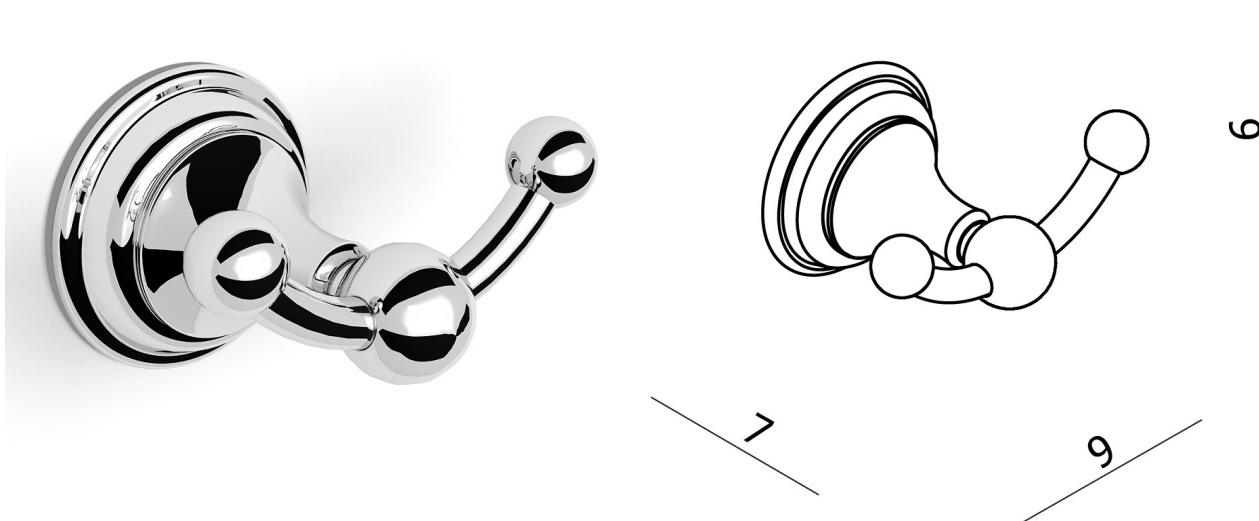

ORLA – DOUBLE HOOK

SKU 215507

Dimension: Length: 90 mm
Height: 60 mm
Depth: 70 mm

Material: Brass

Colour: Chrome

Fixing: Wall mounted

Characteristics: Fixing set included