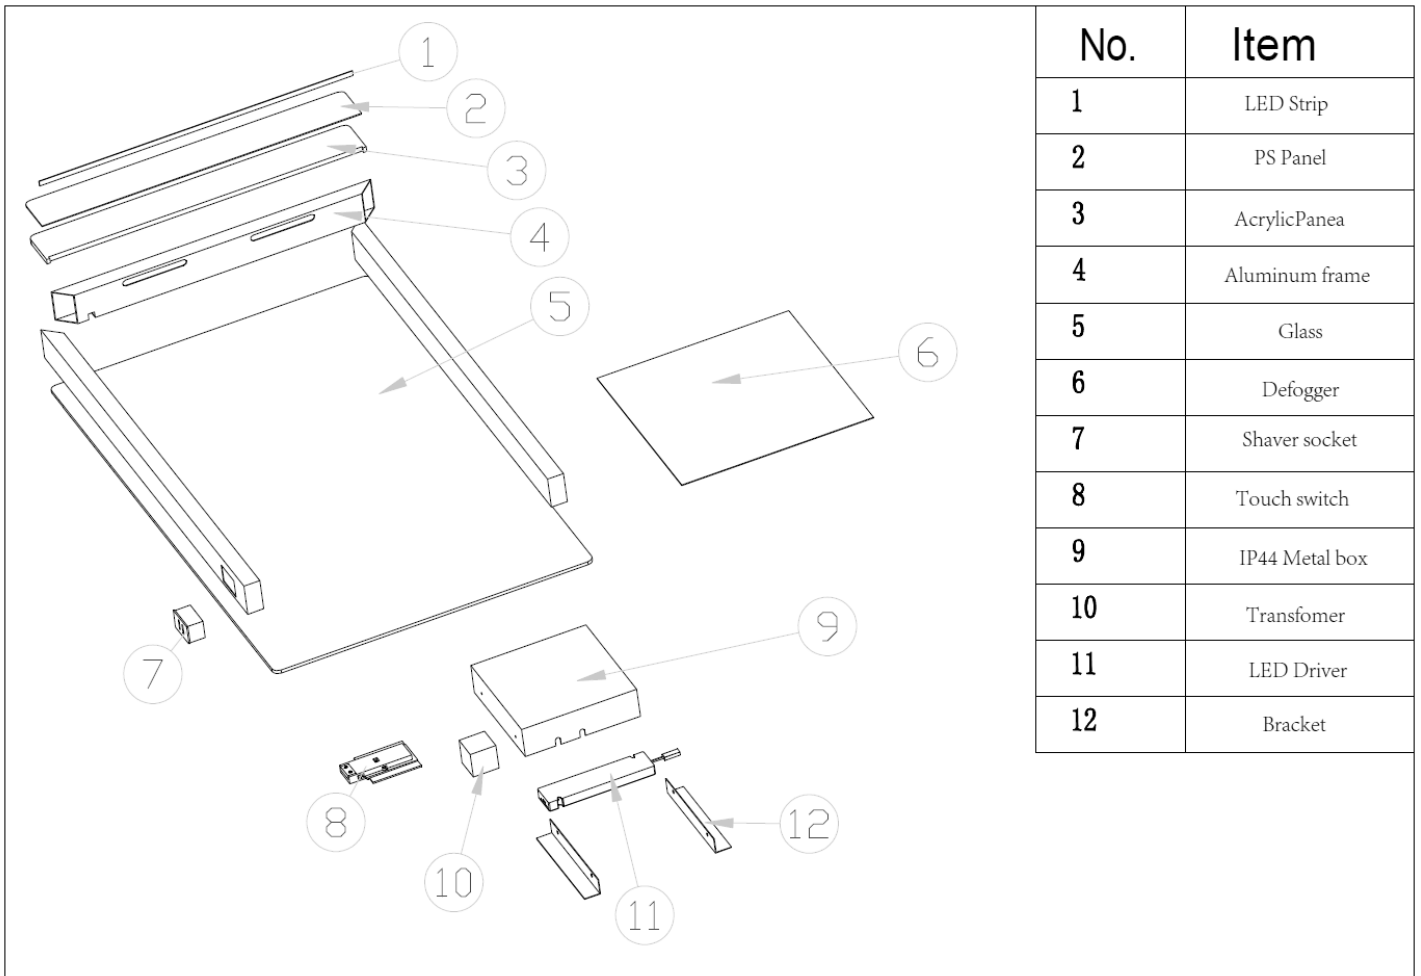

Internal LED lighting

Concealed and adjustable hanging system

Internal mirrored back panel - easy to clean

5mm thick toughened safety glass shelves

3 height adjustable glass shelves

Charging socket to EN61558-2-5

Fully IP44 rated & CE approved

A energy rating

Shaver  
socket

PIR sensor  
on/off switch

Double sided  
mirror doors

LED lighting

Temperature  
change

Measurements in millimetres mm

Information updated May 2019

Tel 0345 873 8840

crosswater<sup>™</sup>

TECHNICAL

CODE No	ITEM	LED WATTAGE	DRIVER WATTAGE	DE-MIST WATTAGE	LAMP QTY	LIGHT COLOUR	COLOUR TEMP	LUMINOUS EFFICACY	COLOUR RENDERING INDEX (CRI)	Charging Socket	Charging Socket
		W	W	W			K	lm/W	Ra	mA	Standard
IG7070	IMAGE	16	20	n/a	450	Multiwhite	3000-6500k	85	85	80	IEC61558-2-5:10

Measurements in millimetres mm

Information updated May 2019

Tel 0345 873 8840

TECHNICAL

No.	Item
1	LED Strip
2	PS Panel
3	Acrylic Panea
4	Aluminum frame
5	Glass
6	Defogger
7	Shaver socket
8	Touch switch
9	IP44 Metal box
10	Transformer
11	LED Driver
12	Bracket