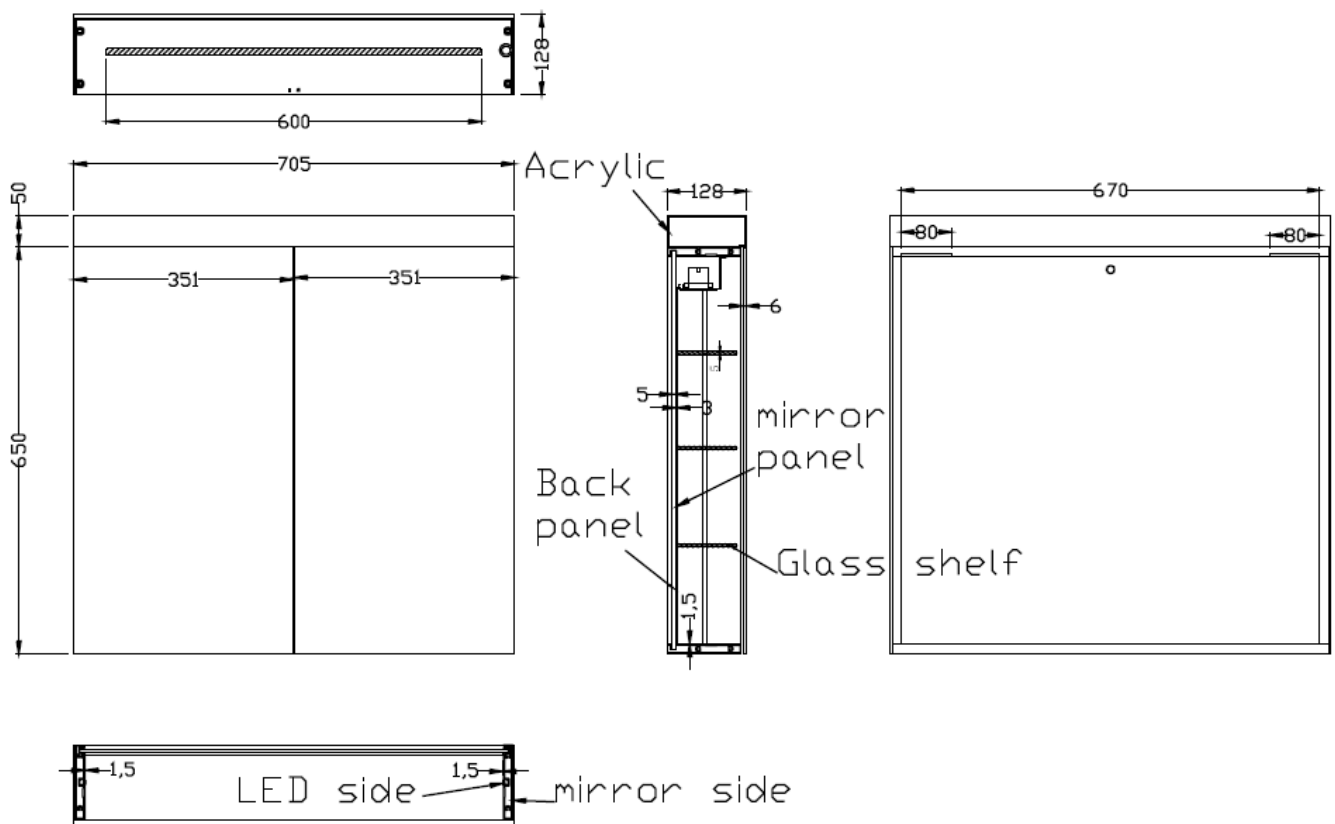

Measurements in millimetres mm

Information updated May 2019

Tel 0345 873 8840

crosswater™

TECHNICAL

CODE No	ITEM	LED WATTAGE	DRIVER WATTAGE	DE-MIST WATTAGE	LAMP QTY	LIGHT COLOUR	COLOUR TEMP	LUMINOUS EFFICACY	COLOUR RENDERING INDEX (CRI)	Charging Socket	Charging Socket
		W	W	W			K	lm/W	Ra	mA	Standard
IG7070	IMAGE	16	20	n/a	450	Multiwhite	3000-6500k	85	85	80	IEC61558-2-5:10