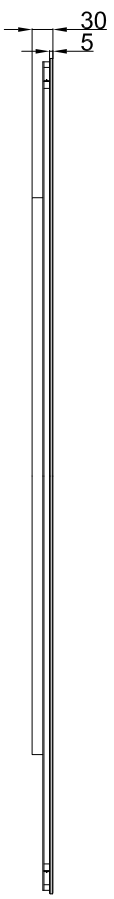

FRONT VIEW

SIDE VIEW

BACK VIEW

Model: Spiegel Round 120 rond backlight LED
Artikelnummer: SPI992968