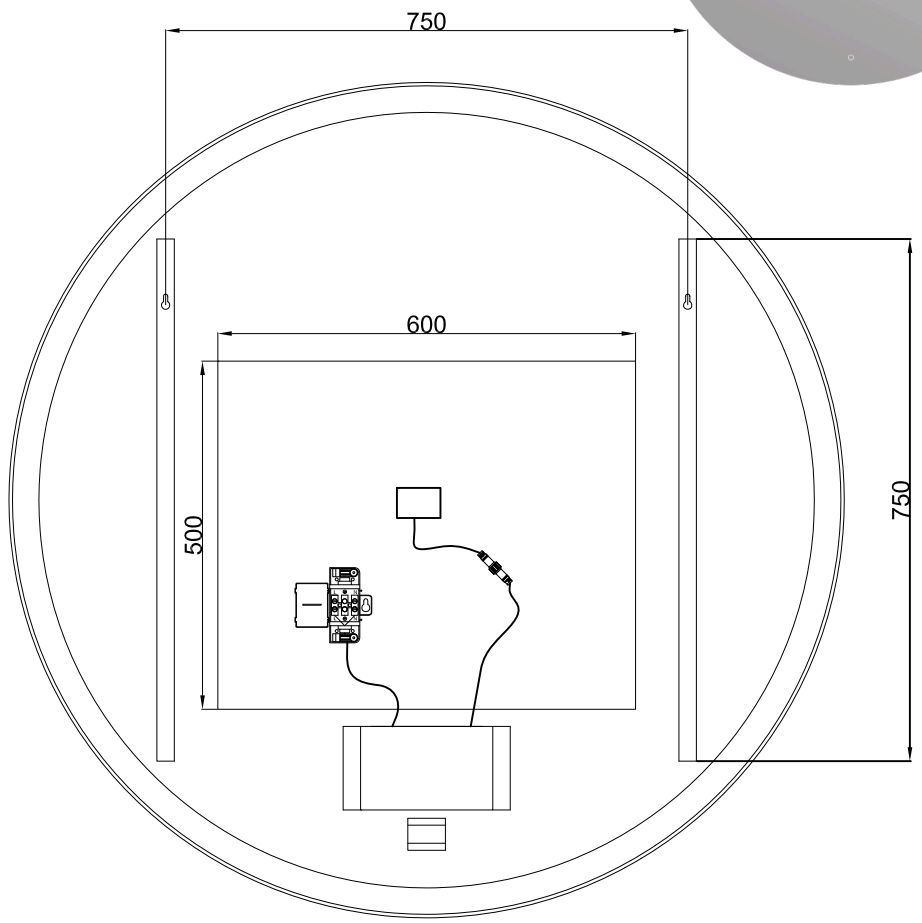

FRONT VIEW

SIDE VIEW

BACK VIEW

Model: Spiegel Round 120 rond backlight LED
Artikelnummer: SPI992968