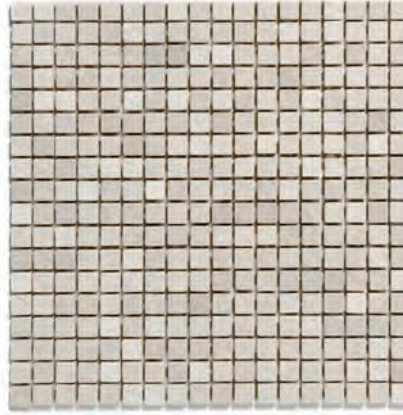

FORCE OF NATURE – THE NATURAL STONE COLLECTION

Calm and rustic, ensuring a relaxed atmosphere in any interior. The Natural Stone collection includes three types of mosaics, made from marble or river stone. Considering these for your project? Be aware they require more maintenance than other mosaics. We do think they are worth it, though.

NMP200 Marble Pebble Ivory

NMP300 Marble Pebble Grey

NMP360 Marble Pebble Dark Grey

NMS100 Marble Carrara Anticato

NMS200 Marble Botticino Anticato

NMS925 Marble Nero Anticato

NSR200 Riverstone Ivory

NSR360 Riverstone Dark Grey