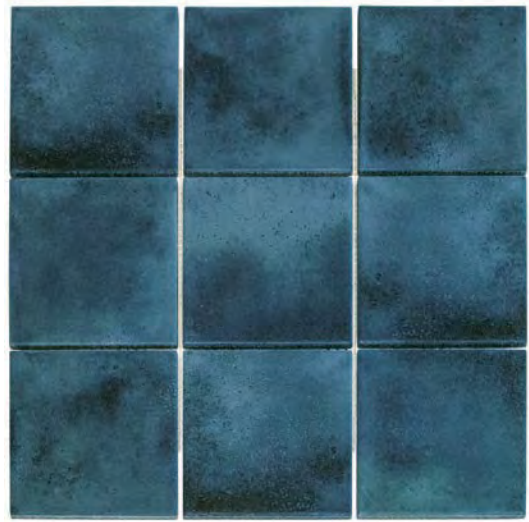

KAM10725 Indigo Matt R10