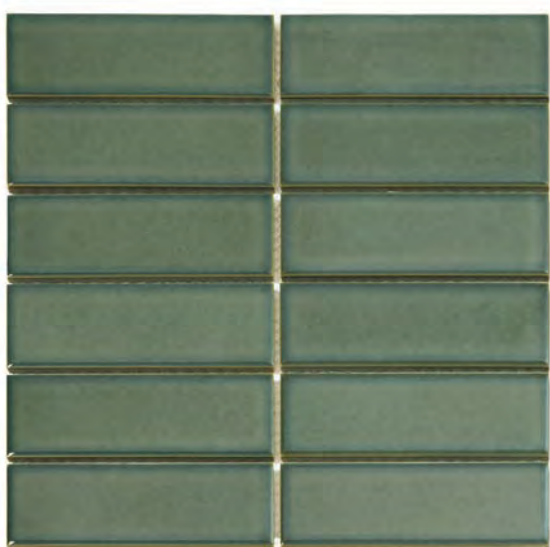

AF45525 Glossy Forest Green 45x145