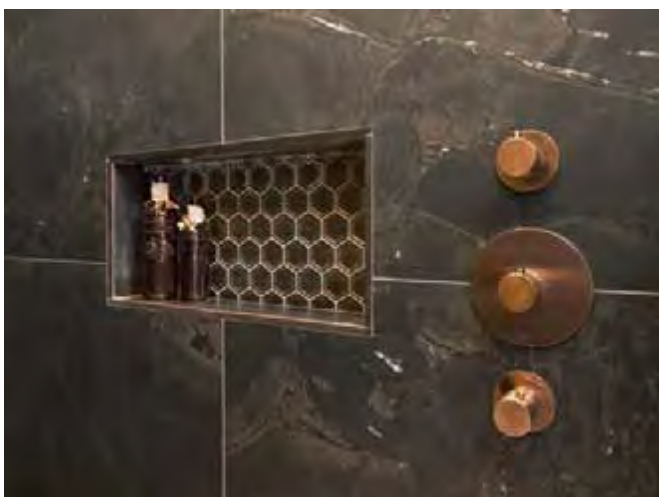

Tip:

applying this mosaic in a niche gives a subtle yet eye-catching touch to the room!