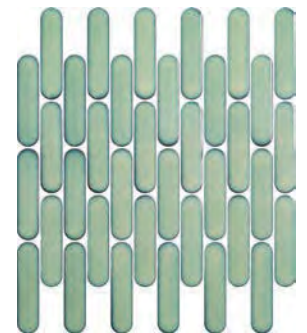

SEO23525 Light Green