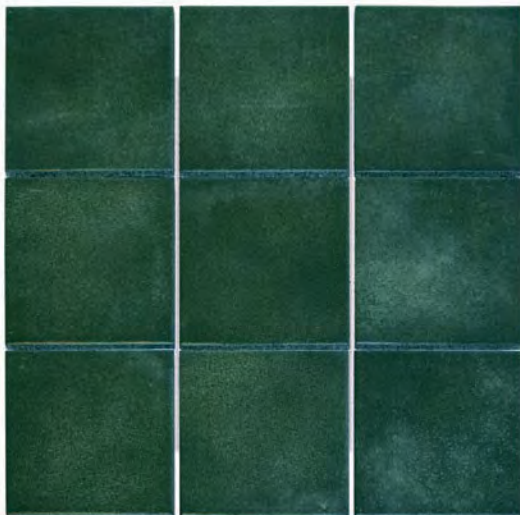

KASBA MATT GLAZED PORCELAIN 10X10

New in 2023!

KAM10010 White Matt R10

KAM10725 Indigo Matt R10

KAM10025 Ocean Blue Matt R10

KAM10925 Black Matt R10

KAM10525 Forest Green Matt R10

KAM10112 Terra Matt R10