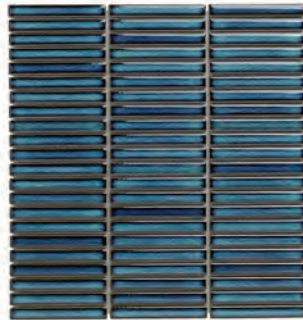

SEF12625 Azure Speckle