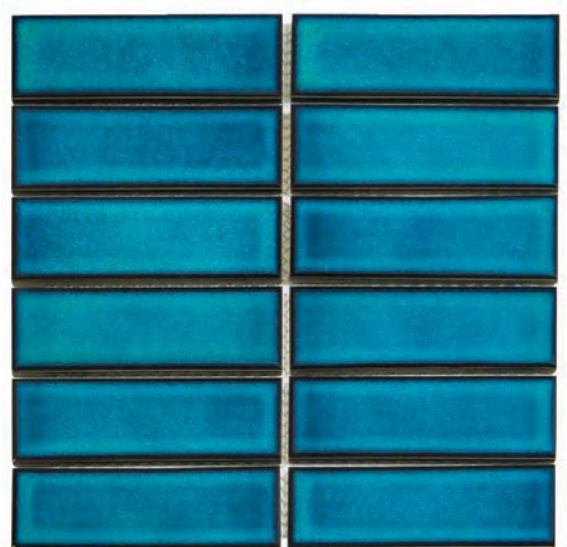

AF45625 Glossy Azure Blue Speckle 45x145