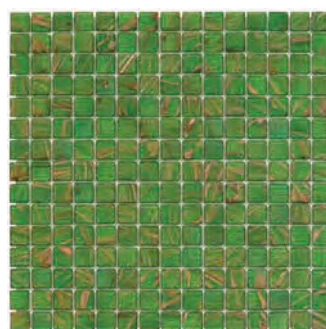

GMG901 Green