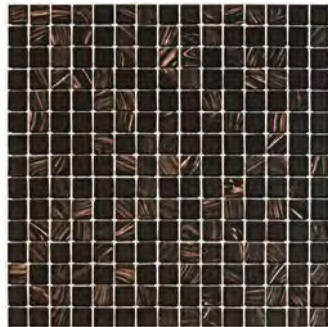

GMG361 Black