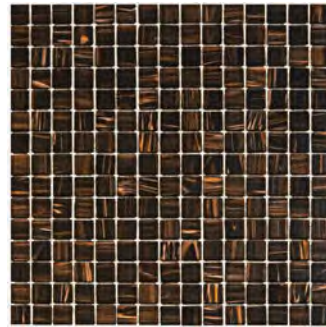

GMG451 Brown