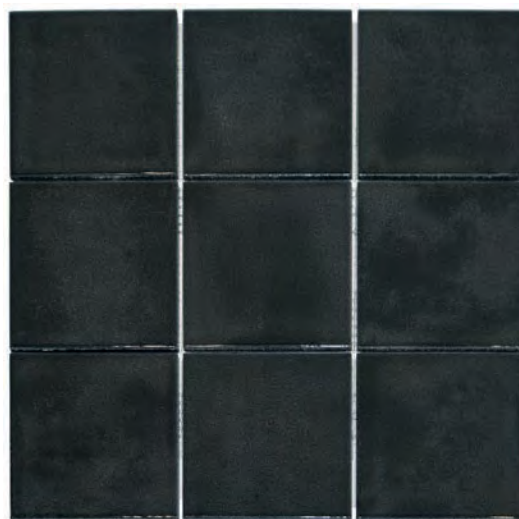

KAG10915 Black Glossy