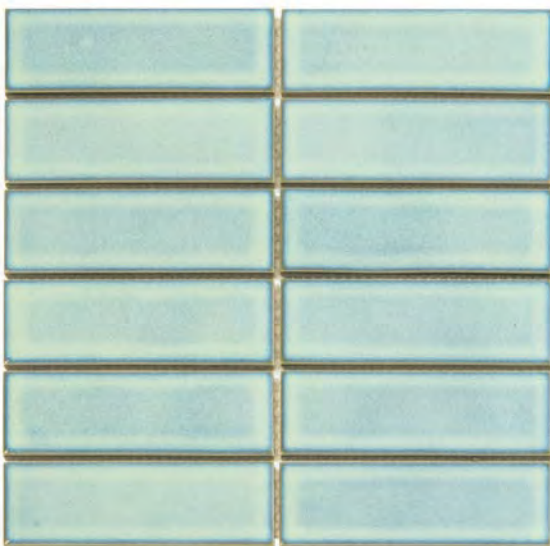

AF45125 Glossy Turquoise 45x145