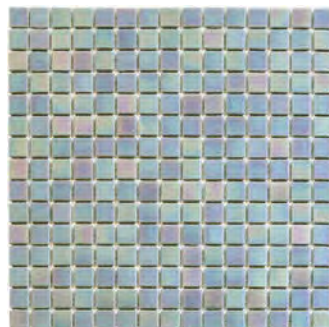

AMSTERDAM 20x20 PEARL QUARTZ GLASS

GMP104 Black

GMP114 Off White

GMP124 Dark Grey

GMP134 Light Grey

GMP224 Light Blue

GMP234 Light Green

GMP244 Light Cream