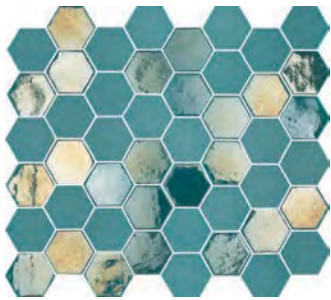

Sustainability at its finest! The Valencia collection includes mosaics made from recycled window glass. Go all out with one of the bright mixes or keep things more minimal with the matt mosaics. Can't wait to apply these in your project? Be aware the mosaics should be processed using a diamond cooled saw only.

VAL008 Pink

VAL012 Burgundy

VAL035 Mustard

VAL100 White

VAL125 Turquoise

VAL182 Khaki

VAL650 Blue

VAL920 Black