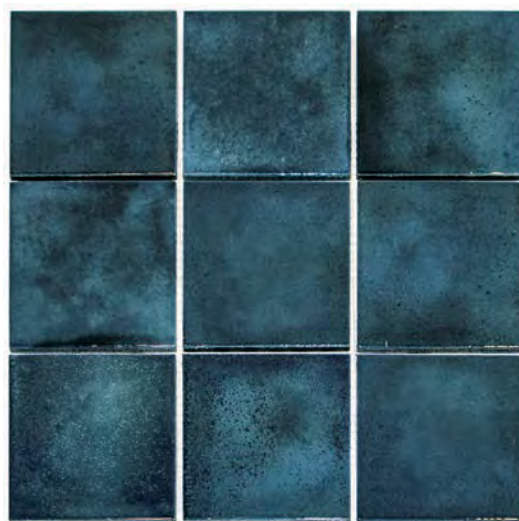

KAG10700 Indigo Glossy