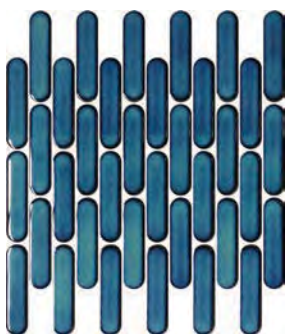

SEO23625 Azure Blue Speckle