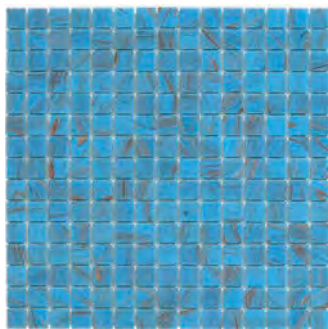

GMG491 Light Blue