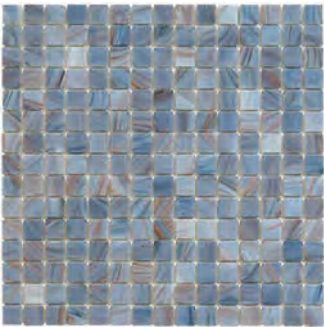

AMSTERDAM 20X20 GOLD

THE MOSAIC FACTORY

GMG251 Cyan