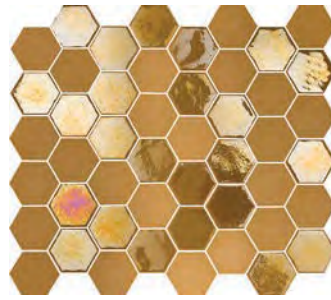

VAL035 Mustard