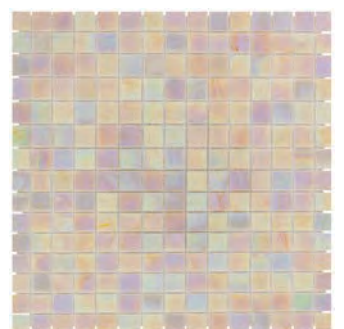

AMSTERDAM 20x20 PEARL QUARTZ GLASS

GMP104 Black

GMP114 Off White

GMP124 Dark Grey

GMP134 Light Grey

GMP224 Light Blue

GMP234 Light Green

GMP244 Light Cream