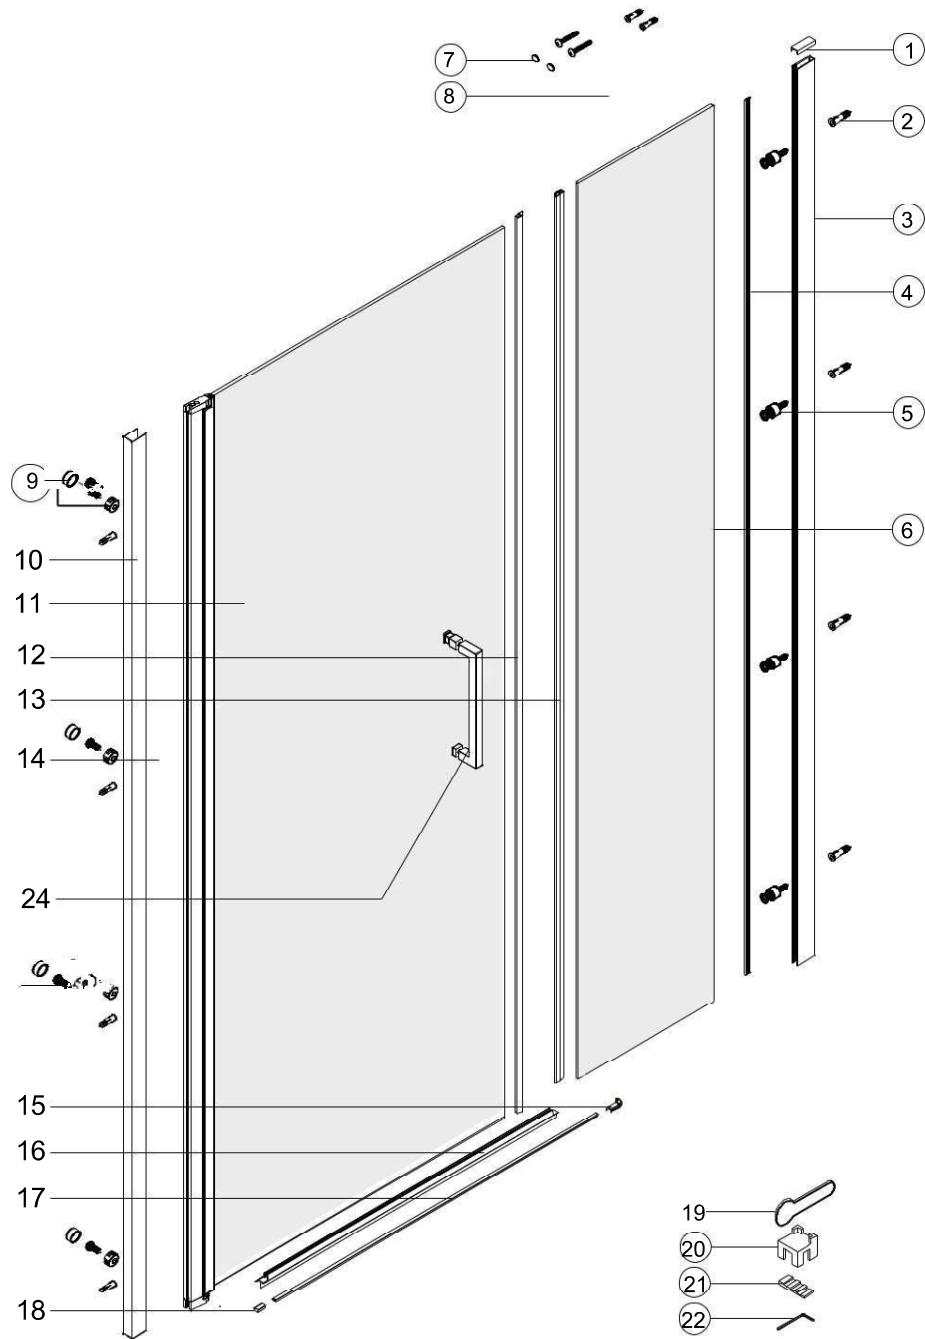

CONTENU / PARTS LIST

NO	Qty	Description	NO	Qty	Description
1	1	Channel cap extrusion	13	1	6mm gasket 2
2	10	Wall anchor	14	6	ST4X40 Screw
3	1	Chrome Wall Chanel	15	2	Chrome bracket for threshold L/R
4	1	Squeeze gasket	16	1	Back splash gasket L/R
5	4	ST4X40 Screw	17	1	Chrome back splash
6	1	Clear Fixe panel	18	2	Chrome bracket for threshold L/R
7	2	Screw cover for hole	19	1	Squeeze gasket tool
8	1	Assembly bar	20	2	Glass installation tool
9	4	Chrome Screw cap	21	2	Glass Wedge
10	1	Chrome Wall Chanel	22	1	Allen key
11	1	Clear Door	23	4	ST4X16 Screw
12	1	6mm gasket 1 SKU 224628	24	1	Handle