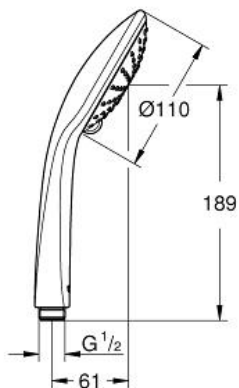

## Product Description: Handdouche 2 stralen