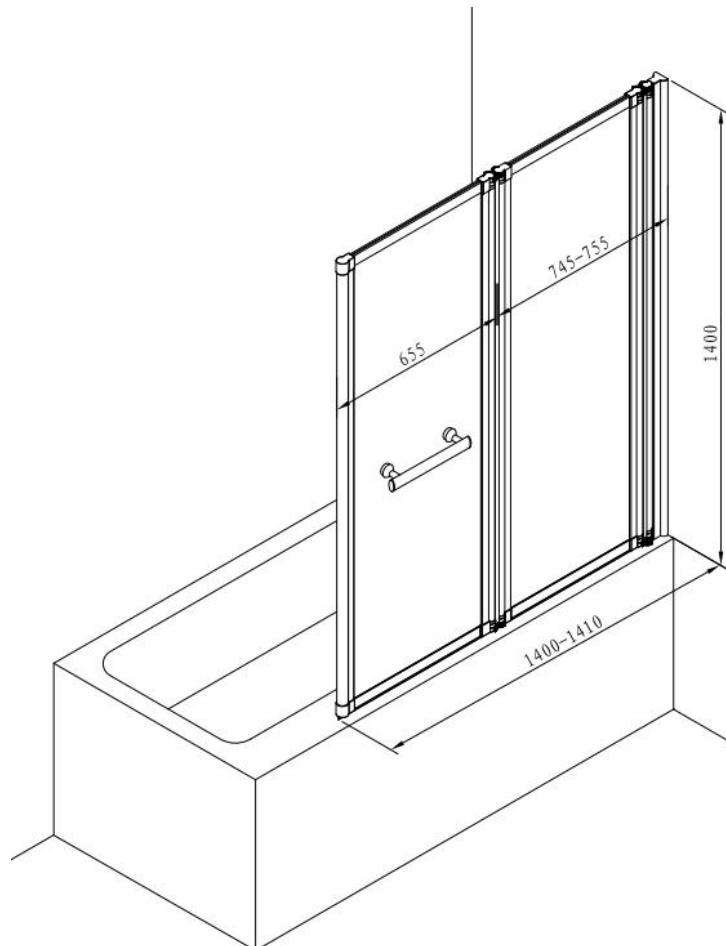

PANNELLO – BATH SCREEN - 140X140 – 2 PANELS

SKU 224123

DIMENSIONS

06.2016

Dimensions and assortment can be modified without prior notification.

F224123E

Type of shower door	Bath screen – 2 panels
Material of profile	Polished Aluminium
Profile finishing	Chrome
Glass finishing	Transparent safety glass
Glass thickness	4 mm
Glass treatment	Easyclean – anti-liming
Combinations	On Bath
Rotation way	180°
Extensibility	1400 - 1410 mm
Access	/
Radius	/
Reversible	Yes
Lift-system	No
Handle	Yes
Hinges / rolls	Hinges
Hinges / rolls material	/
Removable panels	No
Magnetic closing	No
Compensation profile	/
Certificates	CE
Weight	23 kg
Warranty	5 years
Extras	With towel holder
Frameless	Yes
With fixation set	Yes