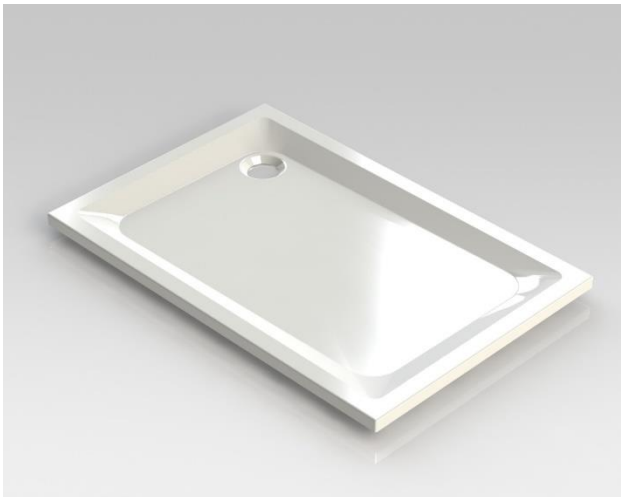

**HORUS – SHOWER TRAY – 800 X 900 X 45 MM**

**SKU 122124**

**DIMENSIONS:**      **Length: 800 mm**  
                                  **Width: 900 mm**  
                                  **Height: 45-60 mm**

<b>Shower tray</b>	<b>Rectangular</b>
<b>Material</b>	<b>Acrylic</b>
<b>Thickness</b>	<b>4 mm</b>
<b>Colour</b>	<b>White high gloss</b>
<b>Feet</b>	<b>Not included</b>
<b>Drainage</b>	<b>Not included</b>
<b>Drain Ø</b>	<b>Diameter 90 mm</b>
<b>Certified</b>	<b>In accordance with EU standards</b>
<b>Weight</b>	<b>11 kg</b>
<b>Warranty</b>	<b>5 years</b>
<b>Extra</b>	<b>Option: - feet: sku 118005</b> <b>- standard siphon: sku 130133</b>