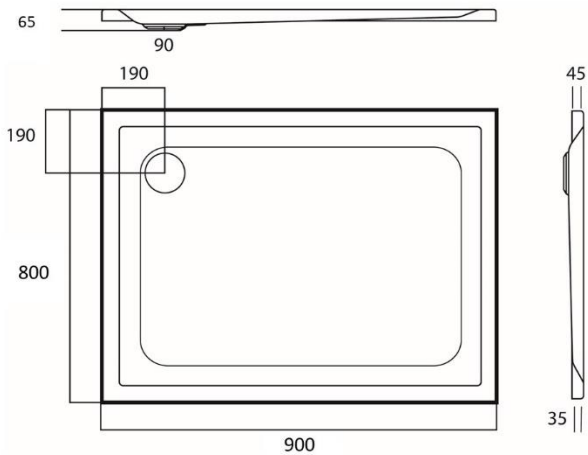

**HORUS – SHOWER TRAY – 800 X 900 X 45 MM**

**SKU 122124**

**DIMENSIONS:**      **Length: 800 mm**  
                                  **Width: 900 mm**  
                                  **Height: 45-60 mm**

<b>Shower tray</b>	<b>Rectangular</b>
<b>Material</b>	<b>Acrylic</b>
<b>Thickness</b>	<b>4 mm</b>
<b>Colour</b>	<b>White high gloss</b>
<b>Feet</b>	<b>Not included</b>
<b>Drainage</b>	<b>Not included</b>
<b>Drain Ø</b>	<b>Diameter 90 mm</b>
<b>Certified</b>	<b>In accordance with EU standards</b>
<b>Weight</b>	<b>11 kg</b>
<b>Warranty</b>	<b>5 years</b>
<b>Extra</b>	<b>Option: - feet: sku 118005</b> <b>- standard siphon: sku 130133</b>