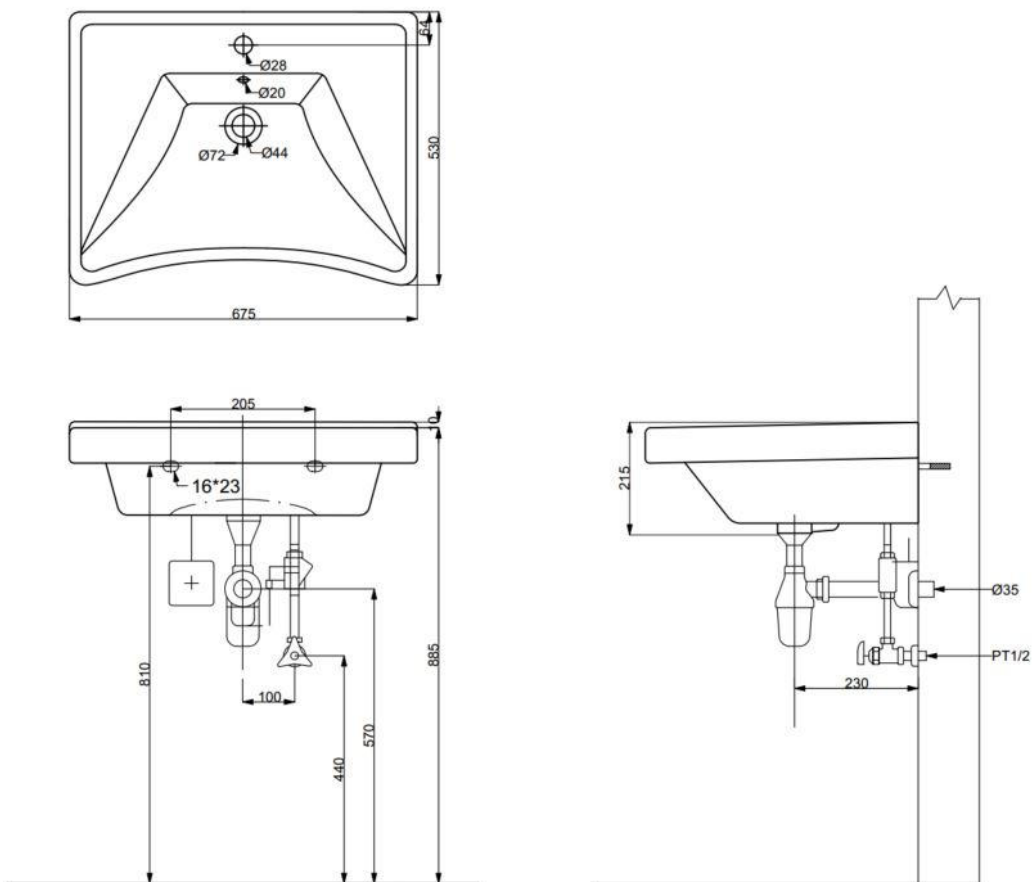

ERGOVITA – RECTANGULAR WASHBASIN - 675X530X215 MM

SKU 018388

PICTURE

DIMENSIONS

Type of washbasin	Rectangular washbasin
Number of basin(s)	1
Material	Porcelain
Colour	White
Finishing	Brilliant
Mounting	Wall-mounted
With integrated overflow	No
Diameter of integrated overflow	/
With integrated tap hole	Yes
Diameter of tap hole	35 mm
With siphon hole	Yes
Diameter of siphon hole	45 mm
Weight	22.00 kg
Warranty	5 years
Extras	/
With fixation set	No