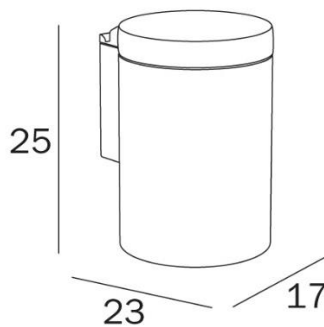

**SANO – BIN 3L WALL HUNG**

**SKU 215724**

**DIMENSIONS:**

**Length: 250 mm**

**Width: 170 mm**

**Depth: 230 mm**

<b>Material</b>	<b>Stainless steel</b>
<b>Colour</b>	<b>Chrome</b>
<b>Fixing</b>	<b>Wall mounted</b>
<b>Characteristics</b>	<b>Fixation set included</b>