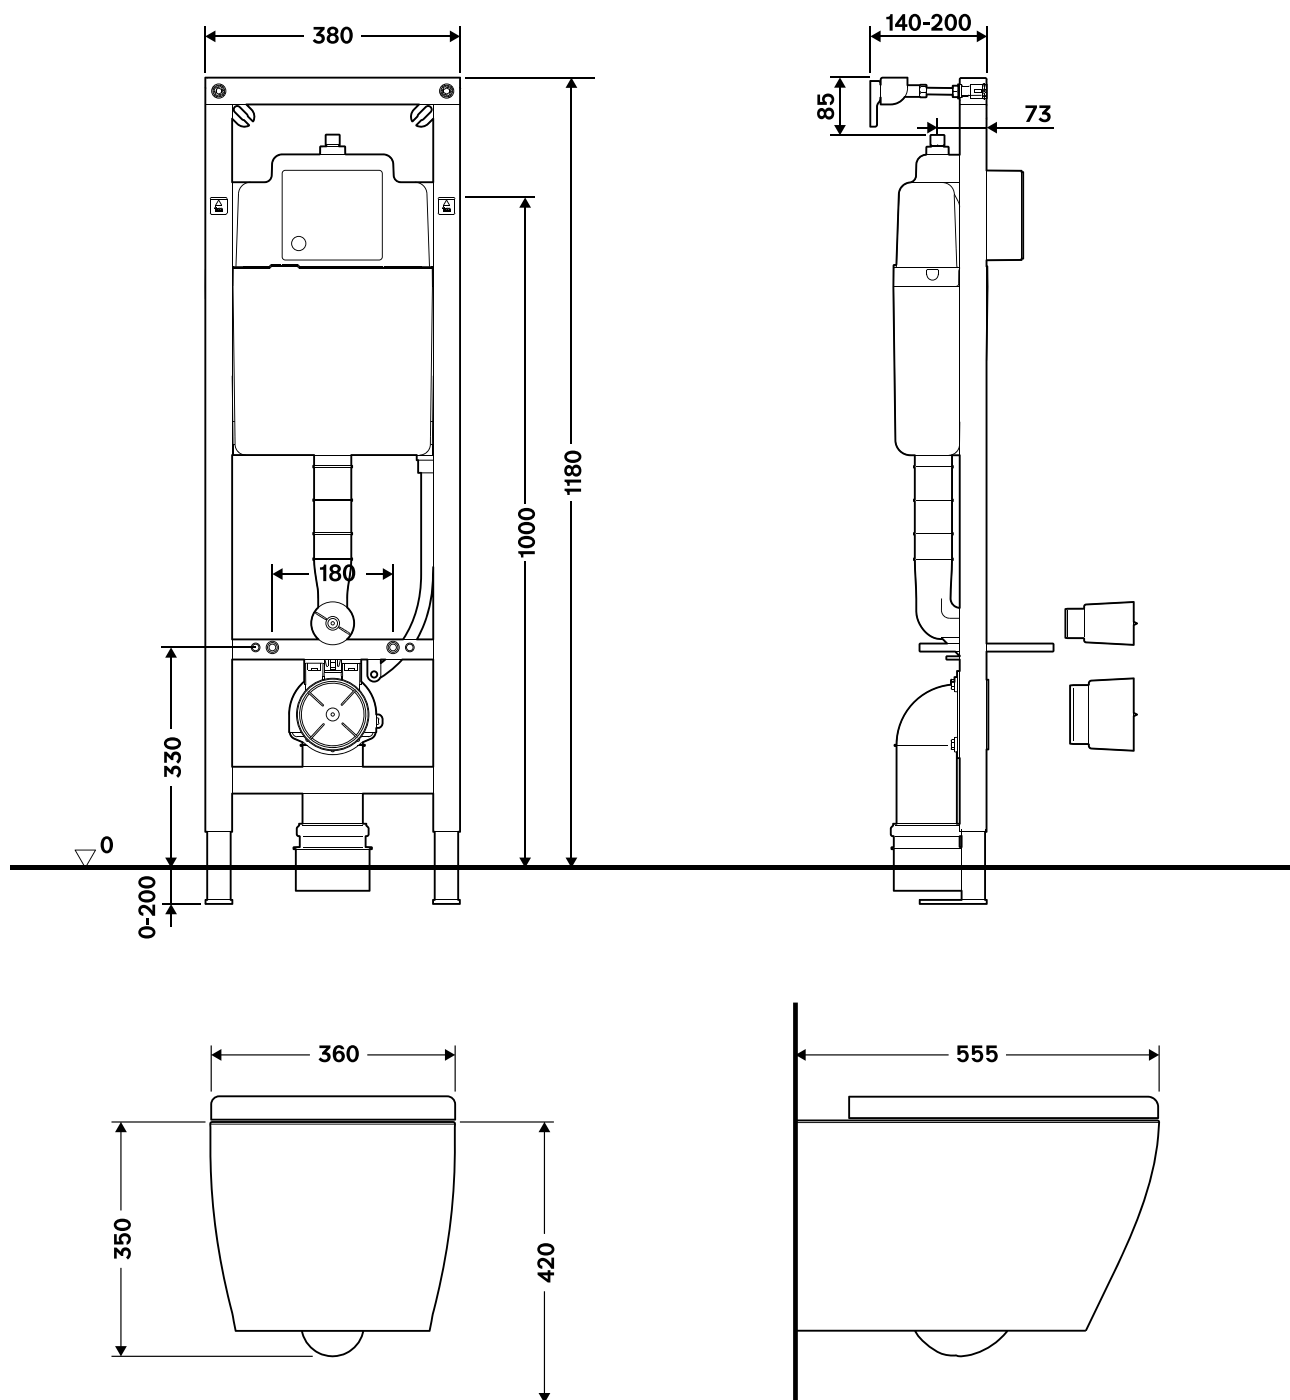

T3 Toilet pack Plus

6055700233

We reserve the right to make technical improvements and enhance the appearance of the products shown.
Technische Verbesserungen und optische Veränderungen an den abgebildeten Produkten behalten wir uns vor.
Nous nous réservons le droit d'apporter des améliorations techniques et de modifier l'apparence visuelle des produits présentés.
Technische verbeteringen en optische wijzigingen ten opzichte van de afgebeelde producten voorbehouden.
Con riserva di apportare modifiche tecniche.
Nos reservamos el derecho de realizar modificaciones técnicas y de aspecto de los productos representados.
Reservamo-nos o direito de efectuar melhorias técnicas e alterações visuais que beneficiem os produtos apresentados.