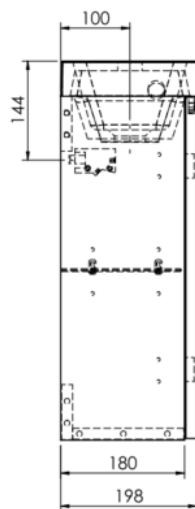

AURORA – CABINET – 1 DOOR – HINGES LEFT

SKU 929353

SKU 930524, 929362

SKU 929353

Dimensions: Height: 500 mm
Width: 400 mm
Depth: 200 mm

FRONT VIEW

SIDE VIEW

TOP VIEW

INSTALLATION BACK VIEW

Cabinet	Wall mounted
Material	Chipboard
Reversible	No
Door Material	MDF - lacquered
Number of Doors	1
Softclose	Yes
Color	White matt
Handle Material	Without handle
Net Weight	6.7 kg
Warranty	5 years
Extra's	Compatible with basin (sku 930524 and 929362), spare part (929363)