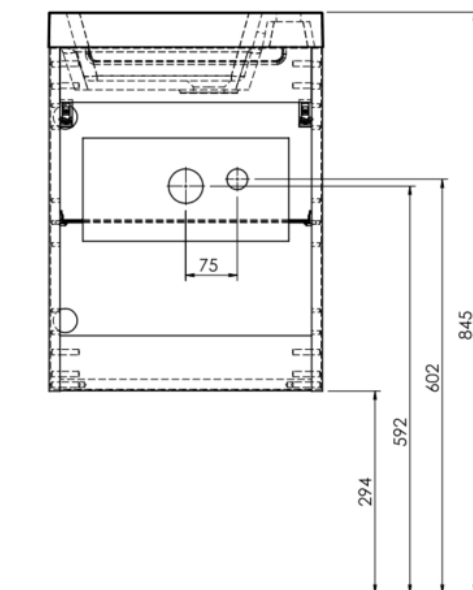

AURORA – CABINET – 1 DOOR – HINGES LEFT

SKU 929353

SKU 930524, 929362

SKU 929353

Dimensions: Height: 500 mm
Width: 400 mm
Depth: 200 mm

FRONT VIEW

SIDE VIEW

TOP VIEW

INSTALLATION BACK VIEW

Cabinet	Wall mounted
Material	Chipboard
Reversible	No
Door Material	MDF - lacquered
Number of Doors	1
Softclose	Yes
Color	White matt
Handle Material	Without handle
Net Weight	6.7 kg
Warranty	5 years
Extra's	Compatible with basin (sku 930524 and 929362), spare part (929363)