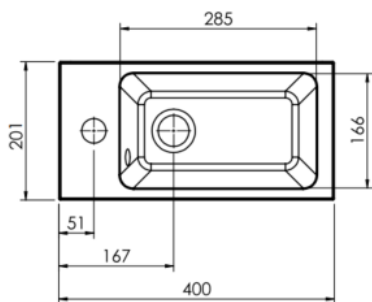

AURORA – CABINET – 1 DOOR – HINGES LEFT

SKU 929353

SKU 930524, 929362

SKU 929353

Dimensions: Height: 500 mm
Width: 400 mm
Depth: 200 mm

FRONT VIEW

SIDE VIEW

TOP VIEW

INSTALLATION BACK VIEW

Cabinet	Wall mounted
Material	Chipboard
Reversible	No
Door Material	MDF - lacquered
Number of Doors	1
Softclose	Yes
Color	White matt
Handle Material	Without handle
Net Weight	6.7 kg
Warranty	5 years
Extra's	Compatible with basin (sku 930524 and 929362), spare part (929363)