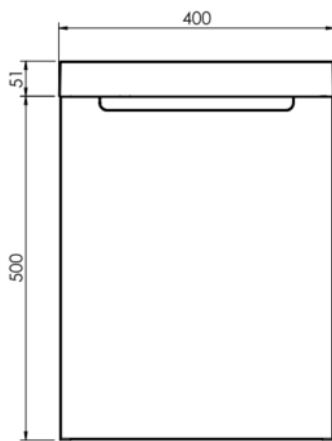

AURORA – CABINET – 1 DOOR – HINGES LEFT

SKU 929353

SKU 930524, 929362

SKU 929353

Dimensions: Height: 500 mm
Width: 400 mm
Depth: 200 mm

FRONT VIEW

SIDE VIEW

TOP VIEW

INSTALLATION BACK VIEW

Cabinet	Wall mounted
Material	Chipboard
Reversible	No
Door Material	MDF - lacquered
Number of Doors	1
Softclose	Yes
Color	White matt
Handle Material	Without handle
Net Weight	6.7 kg
Warranty	5 years
Extra's	Compatible with basin (sku 930524 and 929362), spare part (929363)