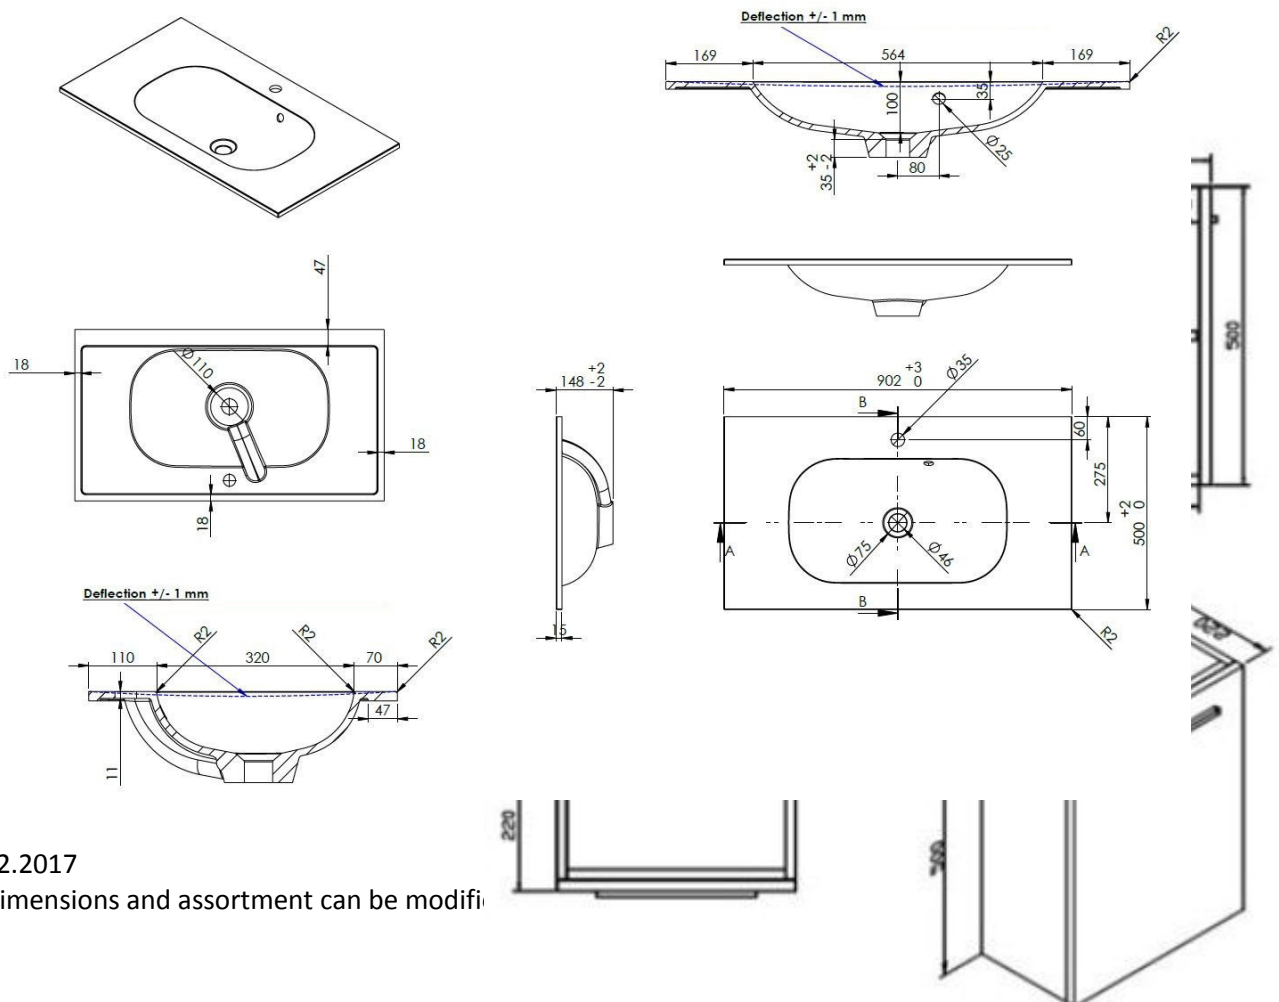

OVUM – WASHBASIN / INTEGRATED TABLET - 900 X 500 X 200 MM

SKU 930965

PICTURE

DIMENSIONS

02.2017

Dimensions and assortment can be modified

Type of washbasin	Rectangular integrated tablet
Number of basin(s)	Single
Material	Artificial marble
Colour	White
Finishing	Brilliant
Thickness of tablet	2 cm
Depth of basin	10 cm
With integrated overflow	Yes
With integrated tap hole	Yes
Diameter of tap hole	35 mm
With siphon hole	Yes
Diameter of siphon hole	45 mm
With watertight ring	No
Combination	can be combined with any Van Marcke cabinet
Treatment	/
Weight	12.8 kg
Warranty	5 years
Extras	/
With fixation set	Yes