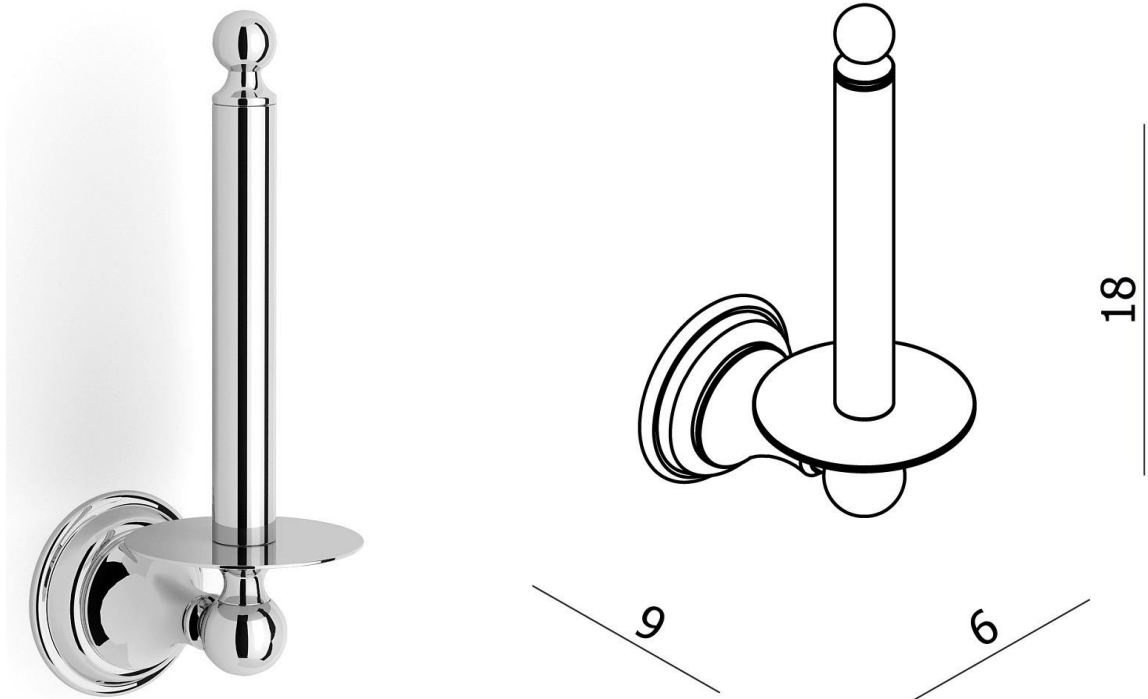

**ORLA – SPARE TOILET ROLL HOLDER**

**SKU 215511**

- Dimension:** Height: 180 mm  
Width: 60 mm  
Depth: 90 mm
- Material:** Brass
- Colour:** Chrome
- Fixing:** Wall mounted
- Characteristics:** Fixing set included  
Compatible with glue set SKU 215518