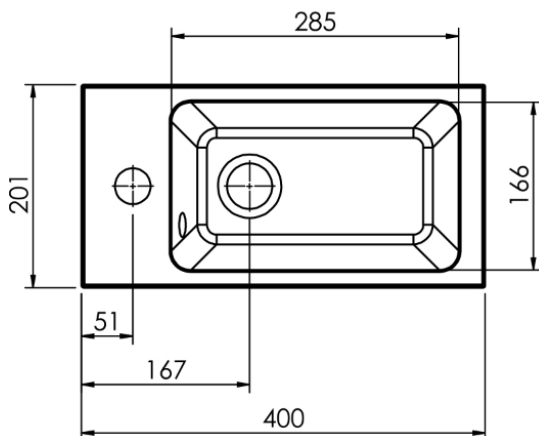

AURORA – BASIN FOR CABINET – 400 X 201 X 122 MM

SKU 929362

DIMENSIONS: Length: 400 mm
 Depth: 201 mm
 Height: 122 mm

Type sink	Rectangular
Material	Mineral composite
Color	White matt
Montage	Build-in
Tap hole	Centre
Overflow	Corner left
Drain	Left
Extra's	Compatible with Aurora cabinet (sku 929353 and 929354)