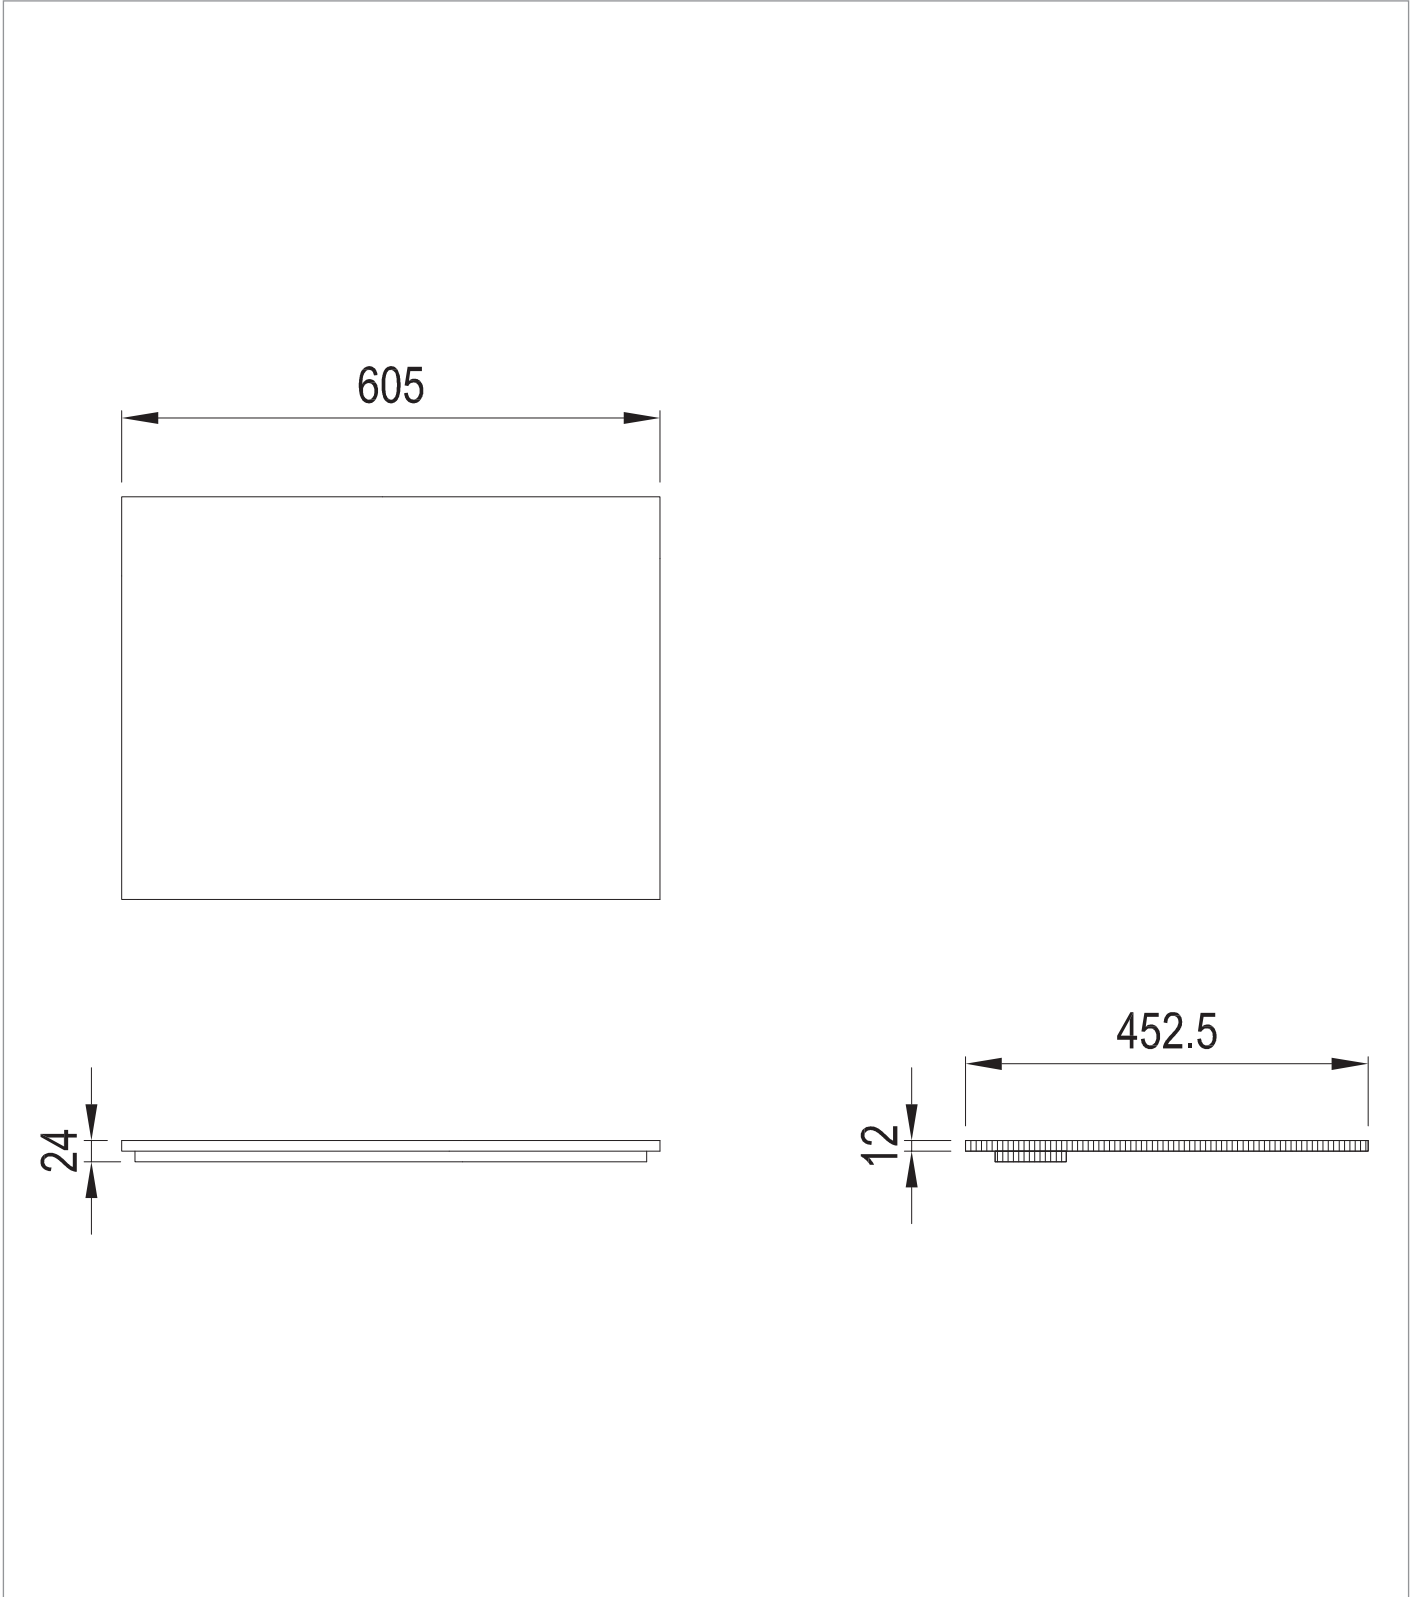

## DESCRIPTION

Limit Worktop 600 Royal Walnut

WEBSITE LINK [Click Here](#)

CATEGORY	Furniture
WARRANTY DETAILS	10 Years
COLOUR	Royal Walnut
PRIMARY MATERIAL	MFC
INSTALL TYPE	Furniture Mounted
PRODUCT WIDTH MM	605
PRODUCT HEIGHT MM	12
PRODUCT DEPTH MM	452.5
PRODUCT NET WEIGHT KG	2.93

## TECHNICAL DIMENSIONS

Dimensions in mm unless otherwise specified.

Tolerances (per material type) apply.