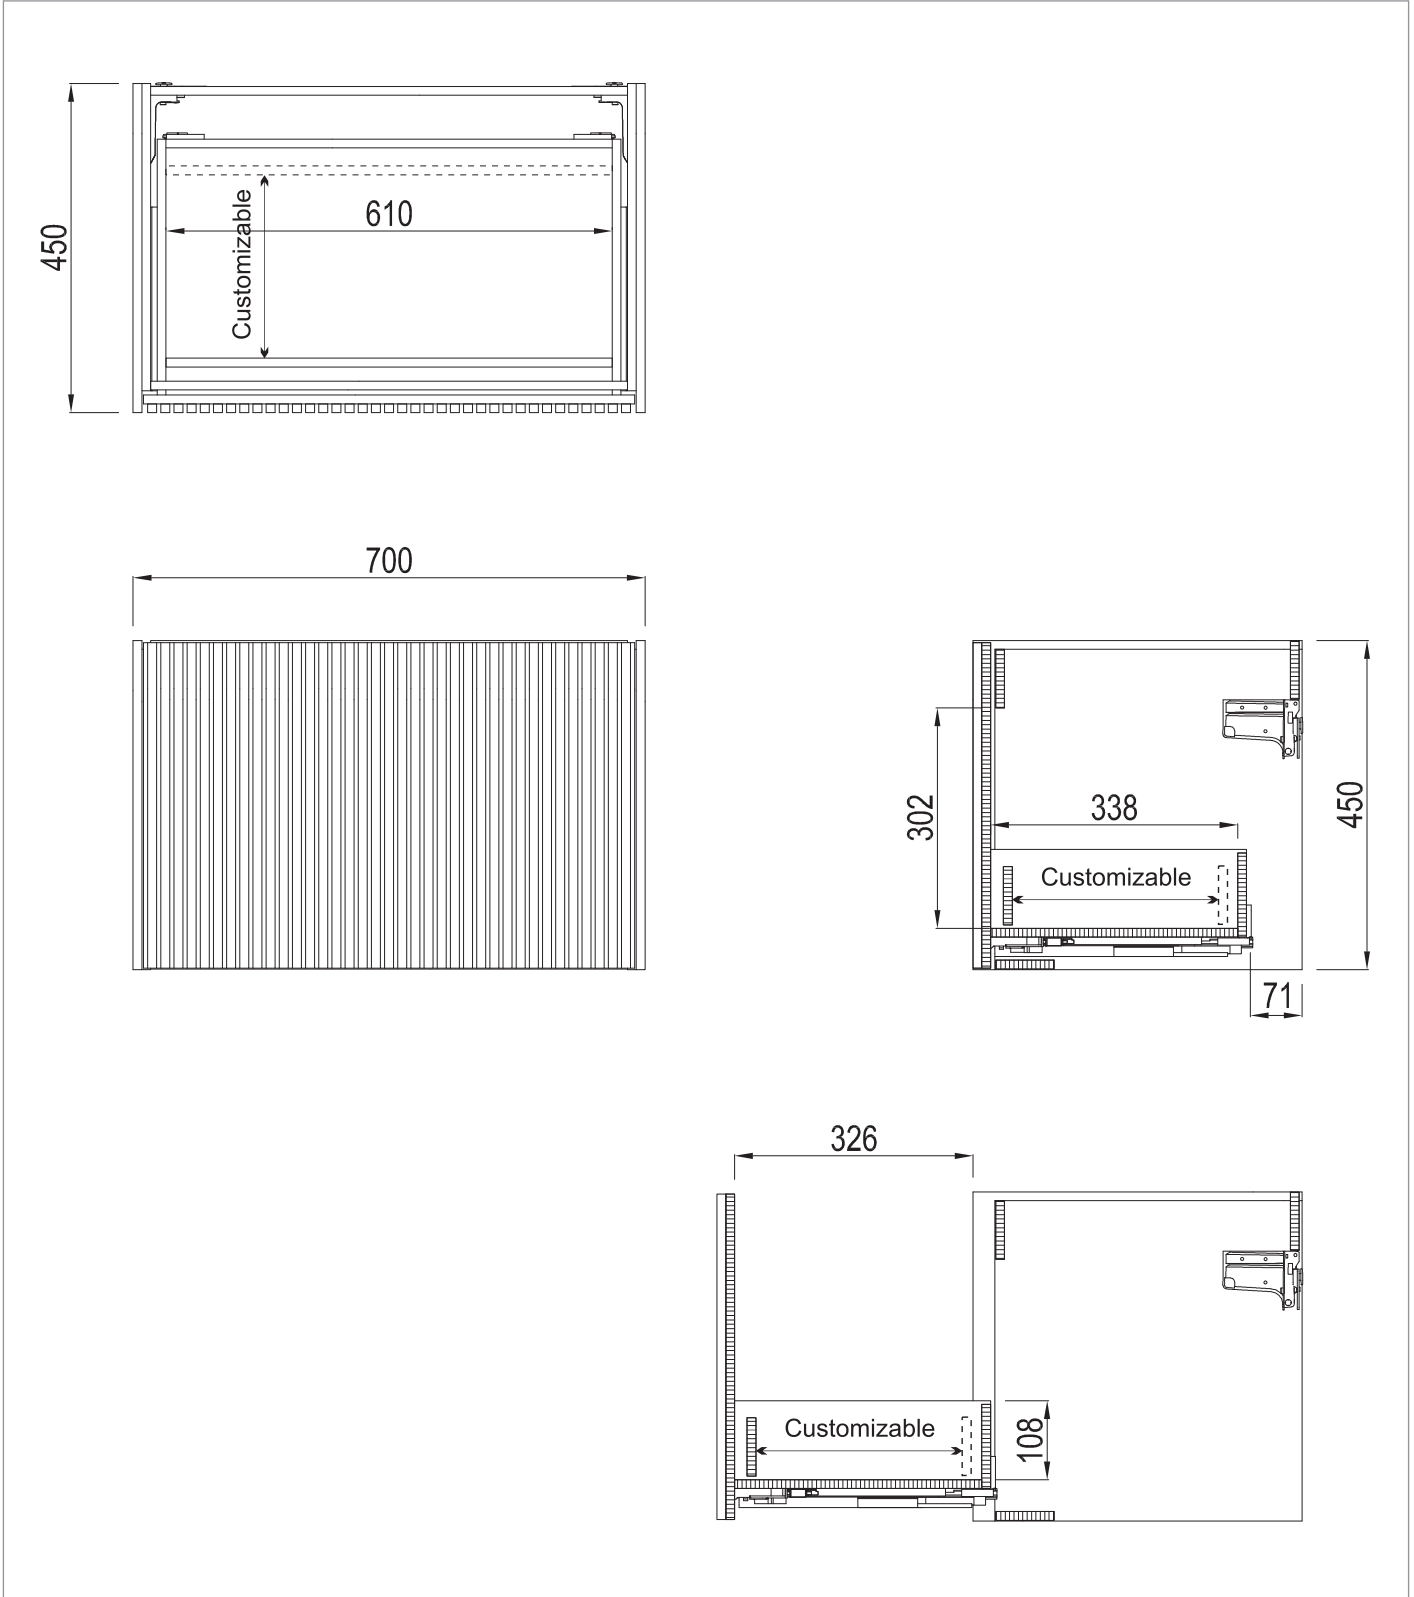

PRODUCT DATA SHEET

PRODUCT CODE

LM7000DRWAN+

RANGE

Limit

DESCRIPTION

Limit Single Drawer Unit 700 Royal Walnut

WEBSITE LINK [Click Here](#)

CATEGORY	Furniture
WARRANTY DETAILS	10 Years
COLOUR	Royal Walnut
PRIMARY MATERIAL	MFC
INSTALL TYPE	Wall Mounted
PRODUCT WIDTH MM	700
PRODUCT HEIGHT MM	450
PRODUCT DEPTH MM	450
PRODUCT NET WEIGHT KG	16

DRAWER BOX	MFC
DRAWER RUNNERS	HETTICH QUADRO 4D V6/300
DRAWER EXTENSION	Full extension
DRAWER ADJUSTMENT	4
WALL HANGERS	Yes
ADJUSTABLE FEET	No
DRAWER CAPACITY	30kg
DRAWER OPERATION	Soft close/push to open

TECHNICAL DIMENSIONS

Dimensions in mm unless otherwise specified.

Tolerances (per material type) apply.

SPARES LIST

Only the parts labelled are available as spares.

NUMBER	PART CODE	DESCRIPTION
1	DF_LM7000DMOAN+	Limit Drawer Front For LM7000DMOAN+
	DF_LM7000DSTAN+	Limit Drawer Front For LM7000DSTAN+
	DF_LM7000DRWAN+	Limit Drawer Front For LM7000DRWAN+
	DF_LM7000DWSAN+	Limit Drawer Front For LM7000DWSAN+
2	RUNNERSLIMIT_1+	Set of Drawer Runners x2 Limit Main Drawer
3	WBACKETSLIMIT+	Wall Brackets x2 Limit
4	RUNNERSLIMIT_2+	Set of Draw Runners x2 Limit for Internal Drawer (Sold Separately)