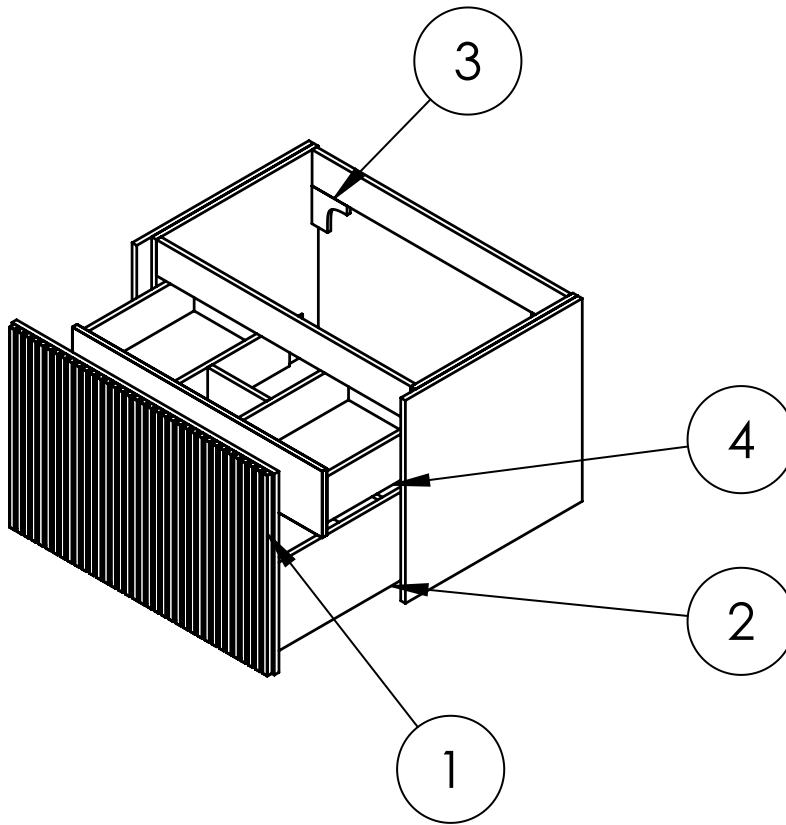

TECHNICAL DIMENSIONS

Dimensions in mm unless otherwise specified.

Tolerances (per material type) apply.

SPARES LIST

Only the parts labelled are available as spares.

NUMBER	PART CODE	DESCRIPTION
1	DF_LM7000DMOAN+	Limit Drawer Front For LM7000DMOAN+
	DF_LM7000DSTAN+	Limit Drawer Front For LM7000DSTAN+
	DF_LM7000DRWAN+	Limit Drawer Front For LM7000DRWAN+
	DF_LM7000DWSAN+	Limit Drawer Front For LM7000DWSAN+
2	RUNNERSLIMIT_1+	Set of Drawer Runners x2 Limit Main Drawer
3	WBACKETSLIMIT+	Wall Brackets x2 Limit
4	RUNNERSLIMIT_2+	Set of Draw Runners x2 Limit for Internal Drawer (Sold Separately)