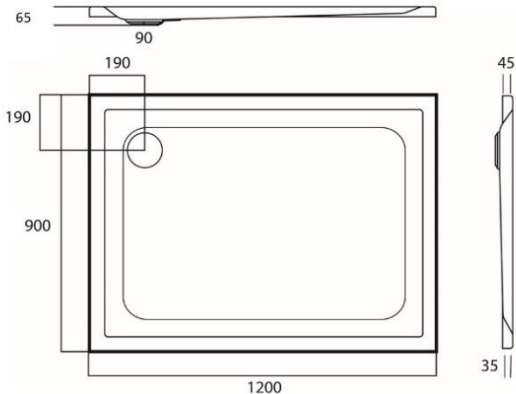

HORUS MAT – SHOWER TRAY – 1200 X 900 X 45 MM

SKU 122113

DIMENSIONS: Length: 1200 mm
 Width: 900 mm
 Height: 45-60 mm

Shower tray	Rectangular
Material	Acrylic
Thickness	4 mm
Colour	White matt
Feet	Not included
Siphon	Not included
Drain Ø	Diameter 90 mm
Certified	In accordance with EU standards
Weight	14 kg
Warranty	5 years
Extra	Option: - feet: sku 118005 - standard siphon: sku 130133