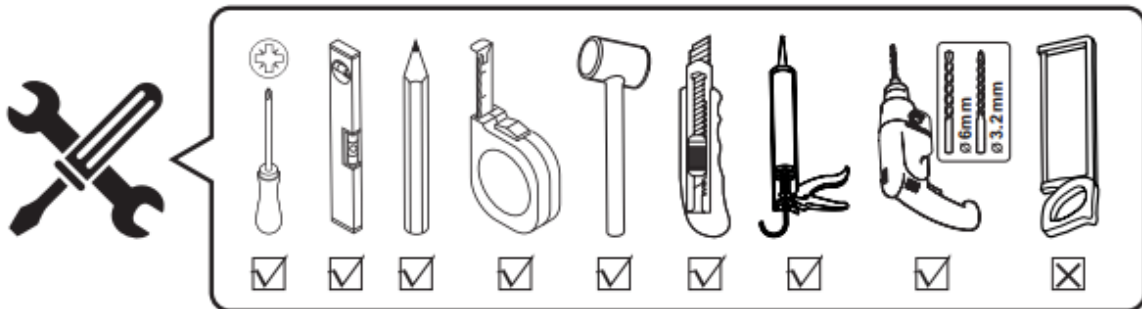

GENERAL INFORMATION

Please inspect the product immediately upon receipt for transit damage, missing packs/parts or manufacturing fault. Damage reported later cannot be accepted. Please handle the product with care avoiding knocks and shock loading to all sides and edges of the glass.

NOTES: Safety glass can not be re-worked

Please read these instructions carefully before start of installation.

Special care should be taken when drilling walls to avoid hidden pipes or electrical cables.

Note: This product is heavy and may require two people to install.

AFTERCARE INSTRUCTIONS

After use, your shower should be cleaned with soap and water. This is particularly important in hard water districts where insoluble lime salts may be deposited and allowed to build up.

Cleaners of a gritty or abrasive nature should not be used. Care should be taken to avoid contact with strong chemicals such as organic solvents and strippers.

Class cleaners can be used but with caution, if in doubt contact the manufacturer of the cleaner in question.

Please keep these instructions for aftercare and customer service details.