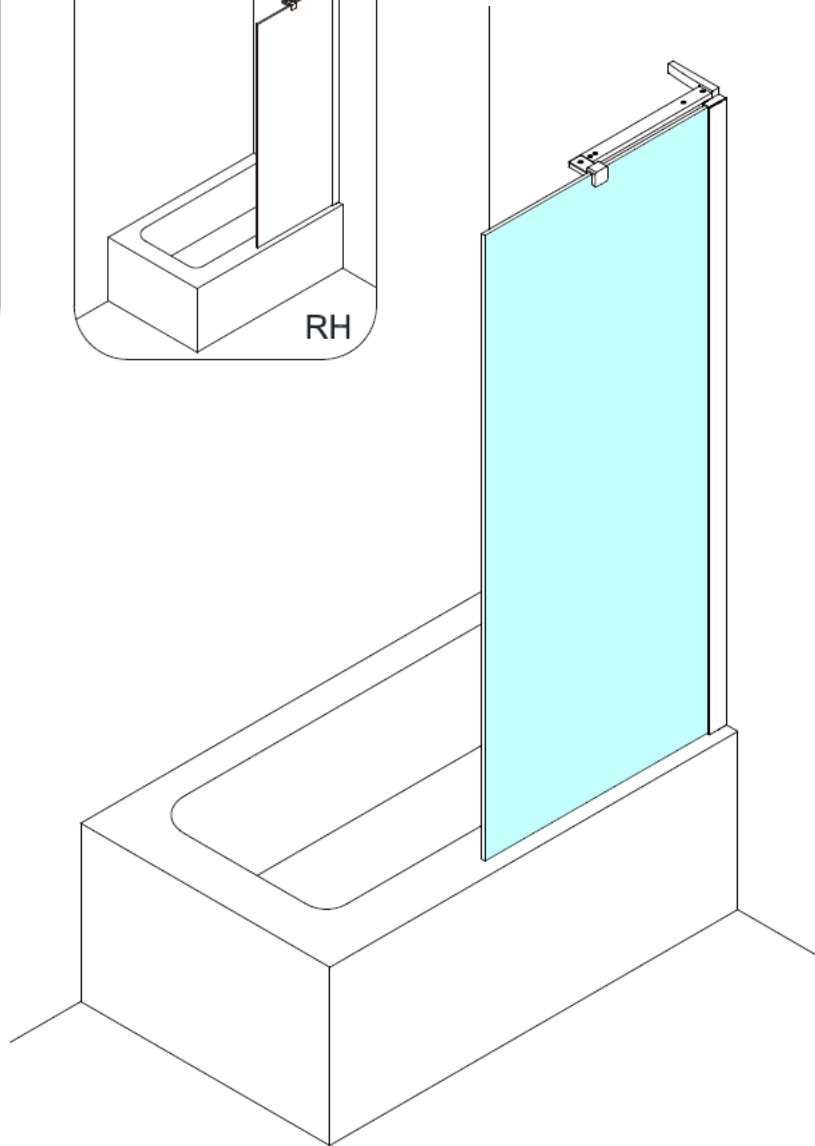

## CLEAR 6 FIXED BATH SCREEN

CABSSC0900

CABSBC0900

A		Wall plug x 5
B		ST4 * 40mm Screw x 3
C		ST4 * 40mm Screw x 2
D		M4 * 8mm Screw x 5
E		Wall frame sealing strip x 1
F		Wall Bracket x 1

G		Wall Bracket Cover x 1
H		Support Bar x 1
I		Glass Clamp x 1
J		Cap I x 1
K		Cap II x 1
L		Cap III x 1

M		Cap IV x 1
N		Fixed Part x 1
O		Cover x 1
P		4mm Allen Key x 1

<b>Model</b>	<b>x (mm)</b>	<b>y (mm)</b>
CABSSC0900	900-920	1500
CABSBC0900	900-920	1500