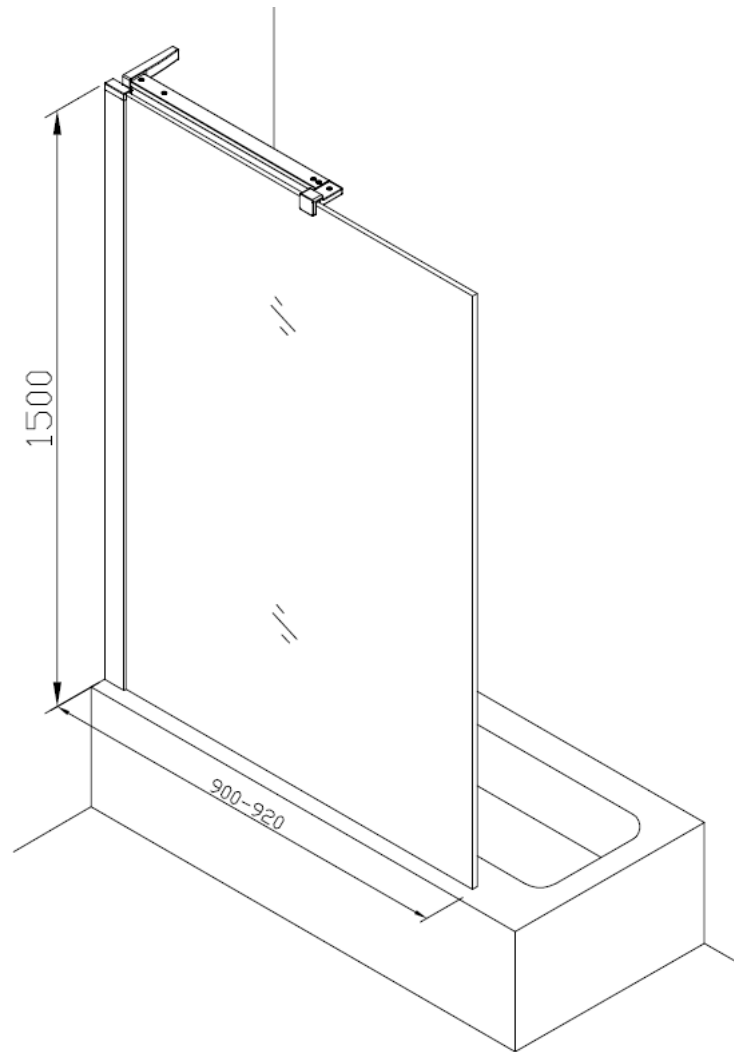

## CLEAR 6 FIXED BATH SCREEN

CABSSC0900

CABSBC0900

A		Wall plug x 5
B		ST4 * 40mm Screw x 3
C		ST4 * 40mm Screw x 2
D		M4 * 8mm Screw x 5
E		Wall frame sealing strip x 1
F		Wall Bracket x 1

G		Wall Bracket Cover x 1
H		Support Bar x 1
I		Glass Clamp x 1
J		Cap I x 1
K		Cap II x 1
L		Cap III x 1

M		Cap IV x 1
N		Fixed Part x 1
O		Cover x 1
P		4mm Allen Key x 1

<b>Model</b>	<b>x (mm)</b>	<b>y (mm)</b>
CABSSC0900	900-920	1500
CABSBC0900	900-920	1500