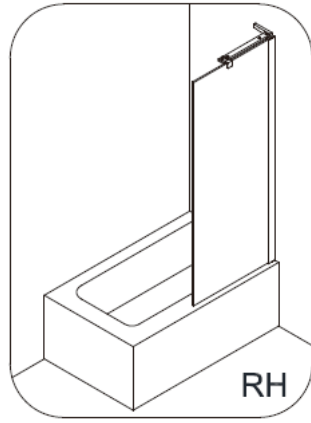

## CLEAR 6 FIXED BATH SCREEN

CABSSC0900

CABSBC0900

A		Wall plug x 5
B		ST4 * 40mm Screw x 3
C		ST4 * 40mm Screw x 2
D		M4 * 8mm Screw x 5
E		Wall frame sealing strip x 1
F		Wall Bracket x 1

G		Wall Bracket Cover x 1
H		Support Bar x 1
I		Glass Clamp x 1
J		Cap I x 1
K		Cap II x 1
L		Cap III x 1

M		Cap IV x 1
N		Fixed Part x 1
O		Cover x 1
P		4mm Allen Key x 1

<b>Model</b>	<b>x (mm)</b>	<b>y (mm)</b>
CABSSC0900	900-920	1500
CABSBC0900	900-920	1500