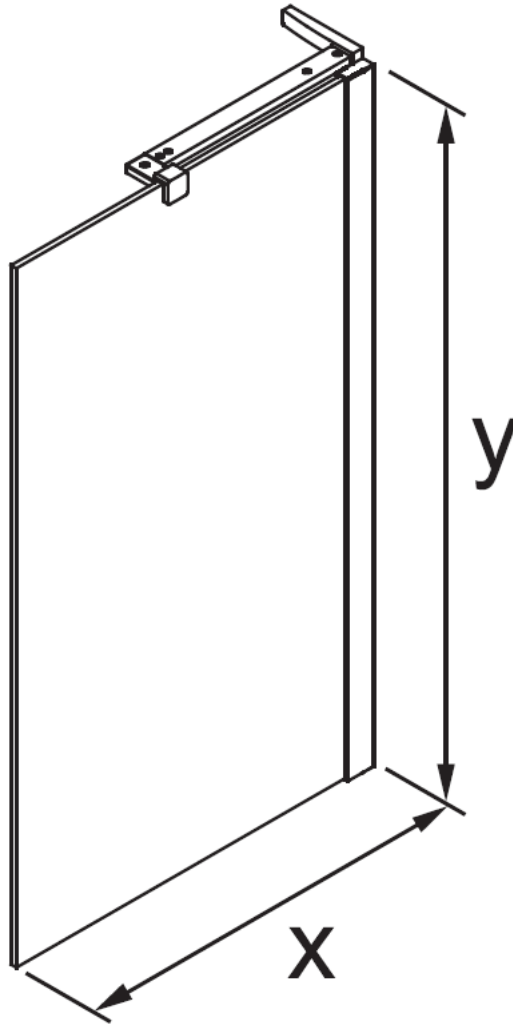

## CLEAR 6 FIXED BATH SCREEN

CABSSC0900

CABSBC0900

A		Wall plug x 5
B		ST4 * 40mm Screw x 3
C		ST4 * 40mm Screw x 2
D		M4 * 8mm Screw x 5
E		Wall frame sealing strip x 1
F		Wall Bracket x 1

G		Wall Bracket Cover x 1
H		Support Bar x 1
I		Glass Clamp x 1
J		Cap I x 1
K		Cap II x 1
L		Cap III x 1

M		Cap IV x 1
N		Fixed Part x 1
O		Cover x 1
P		4mm Allen Key x 1

<b>Model</b>	<b>x (mm)</b>	<b>y (mm)</b>
CABSSC0900	900-920	1500
CABSBC0900	900-920	1500