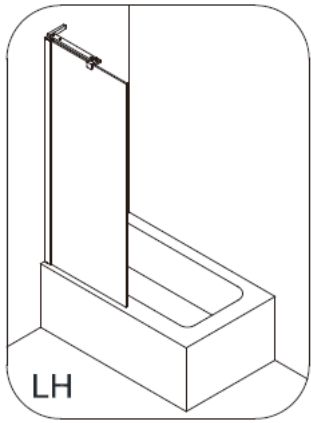

## CLEAR 6 FIXED BATH SCREEN

CABSSC0900

CABSBC0900

A		Wall plug x 5
B		ST4 * 40mm Screw x 3
C		ST4 * 40mm Screw x 2
D		M4 * 8mm Screw x 5
E		Wall frame sealing strip x 1
F		Wall Bracket x 1

G		Wall Bracket Cover x 1
H		Support Bar x 1
I		Glass Clamp x 1
J		Cap I x 1
K		Cap II x 1
L		Cap III x 1

M		Cap IV x 1
N		Fixed Part x 1
O		Cover x 1
P		4mm Allen Key x 1

<b>Model</b>	<b>x (mm)</b>	<b>y (mm)</b>
CABSSC0900	900-920	1500
CABSBC0900	900-920	1500