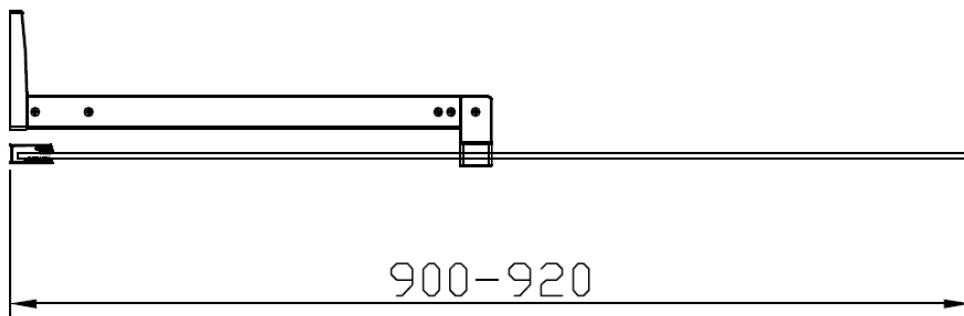

## CLEAR 6 FIXED BATH SCREEN

CABSSC0900

CABSBC0900

A		Wall plug x 5
B		ST4 * 40mm Screw x 3
C		ST4 * 40mm Screw x 2
D		M4 * 8mm Screw x 5
E		Wall frame sealing strip x 1
F		Wall Bracket x 1

G		Wall Bracket Cover x 1
H		Support Bar x 1
I		Glass Clamp x 1
J		Cap I x 1
K		Cap II x 1
L		Cap III x 1

M		Cap IV x 1
N		Fixed Part x 1
O		Cover x 1
P		4mm Allen Key x 1

<b>Model</b>	<b>x (mm)</b>	<b>y (mm)</b>
CABSSC0900	900-920	1500
CABSBC0900	900-920	1500