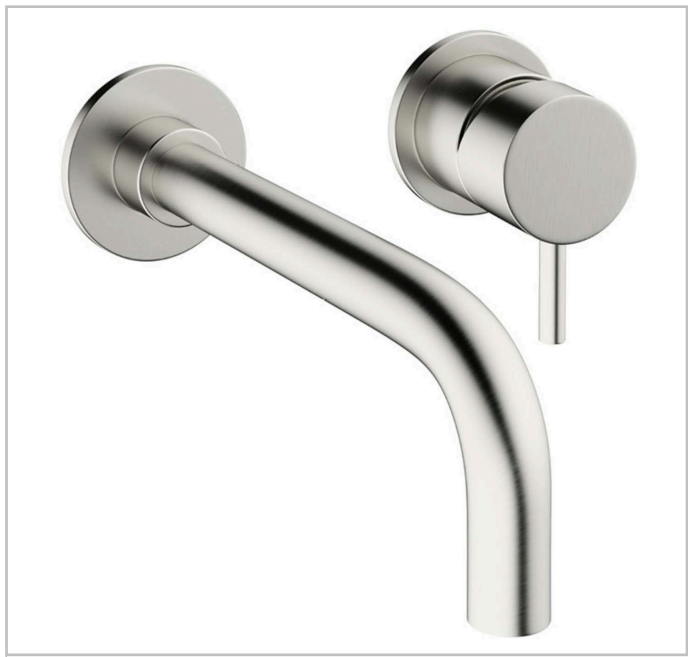

RANGE	INSTALLATION TYPE	PRODUCT DESCRIPTION
MPro	Wall	Basin 2 hole set without pop-up waste

CODE			
PRO120WNV			

FINISH	APPLICATION	MIN PRESSURE
Stainless Steel Effect	PVD	0.5 bar

HEADWORK	35mm Single lever ceramic cartridge
CONNECTIONS	G1/2"
UK APPROVALS	WRAS
OTHER APPROVALS	Na
WARRANTY*	15 Years (5 on cartridges)