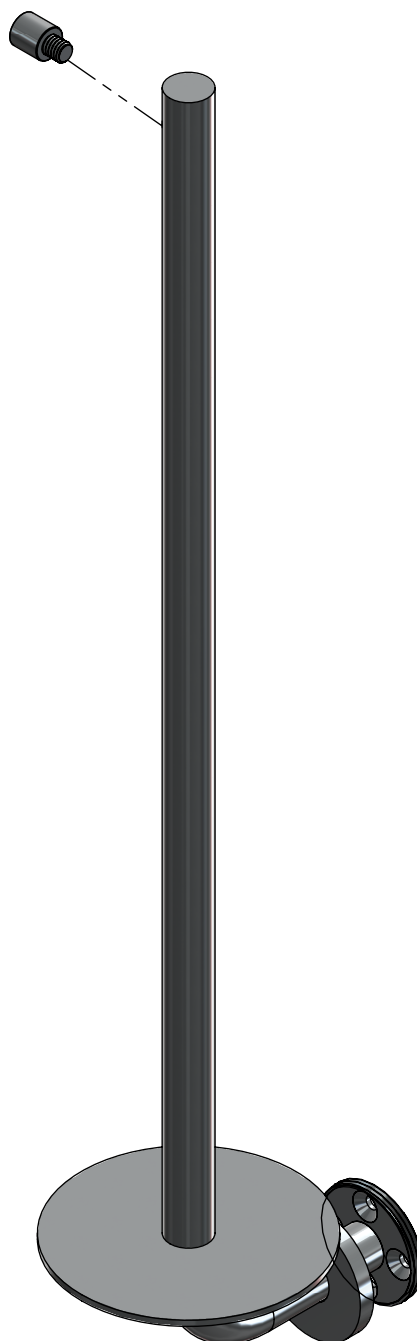


Kaldur - backup paper holder

Gun metal brushed PVD

clou

CL/09.05035.84

Spare parts

CL/1051.9142.84

CL/1051.9141.84