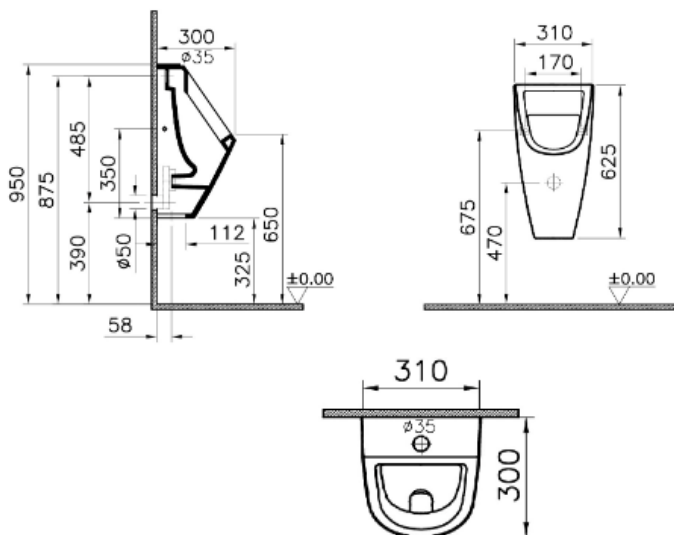

STAR II- URINAL WITH TOP INLET

SKU 069013

Dimensions:

Width: 310 mm
Depth: 300 mm
Height: 625 mm

Type urinal

With top inlet

Material

Porcelain

Color

White

Fixation

Wall-mounted - fixations included

Drain connection

Wall, distance from wall to hole centre (for flushing). Measured in technics +/- 6 cm. This is a necessary for determining a flushing pipe of another brand.