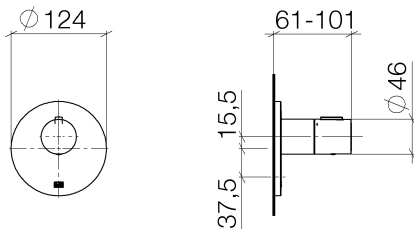

Shower - Tara.

xTOOL Concealed thermostat without volume control 3/4" - polished chrome

Article number: 36 503 979-00

- cover plate \varnothing 124 mm
- temperature control handle with safety limit stop at 38°C
- thermostat cartridge

polished chrome

Miscellaneous items are required for this article.

Dimensional drawing

All details in mm / inch = mm x 0.0394