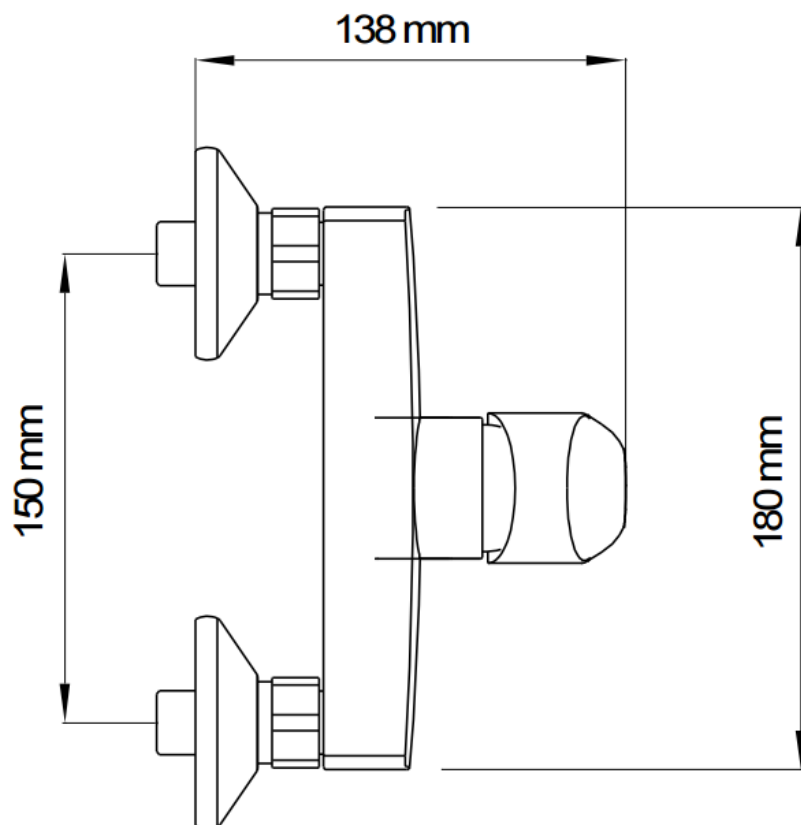

MAREA – SHOWER MIXER

SKU 157132

MAREA – SHOWER MIXER

SKU 157132

Dimensions: distance from axis: 150 mm

Material: brass

Colour: chromed

Mounting: wall-mounted

Characteristics:

- shower mixer
- ceramic discs
- without shower set
- approved Belgaqua