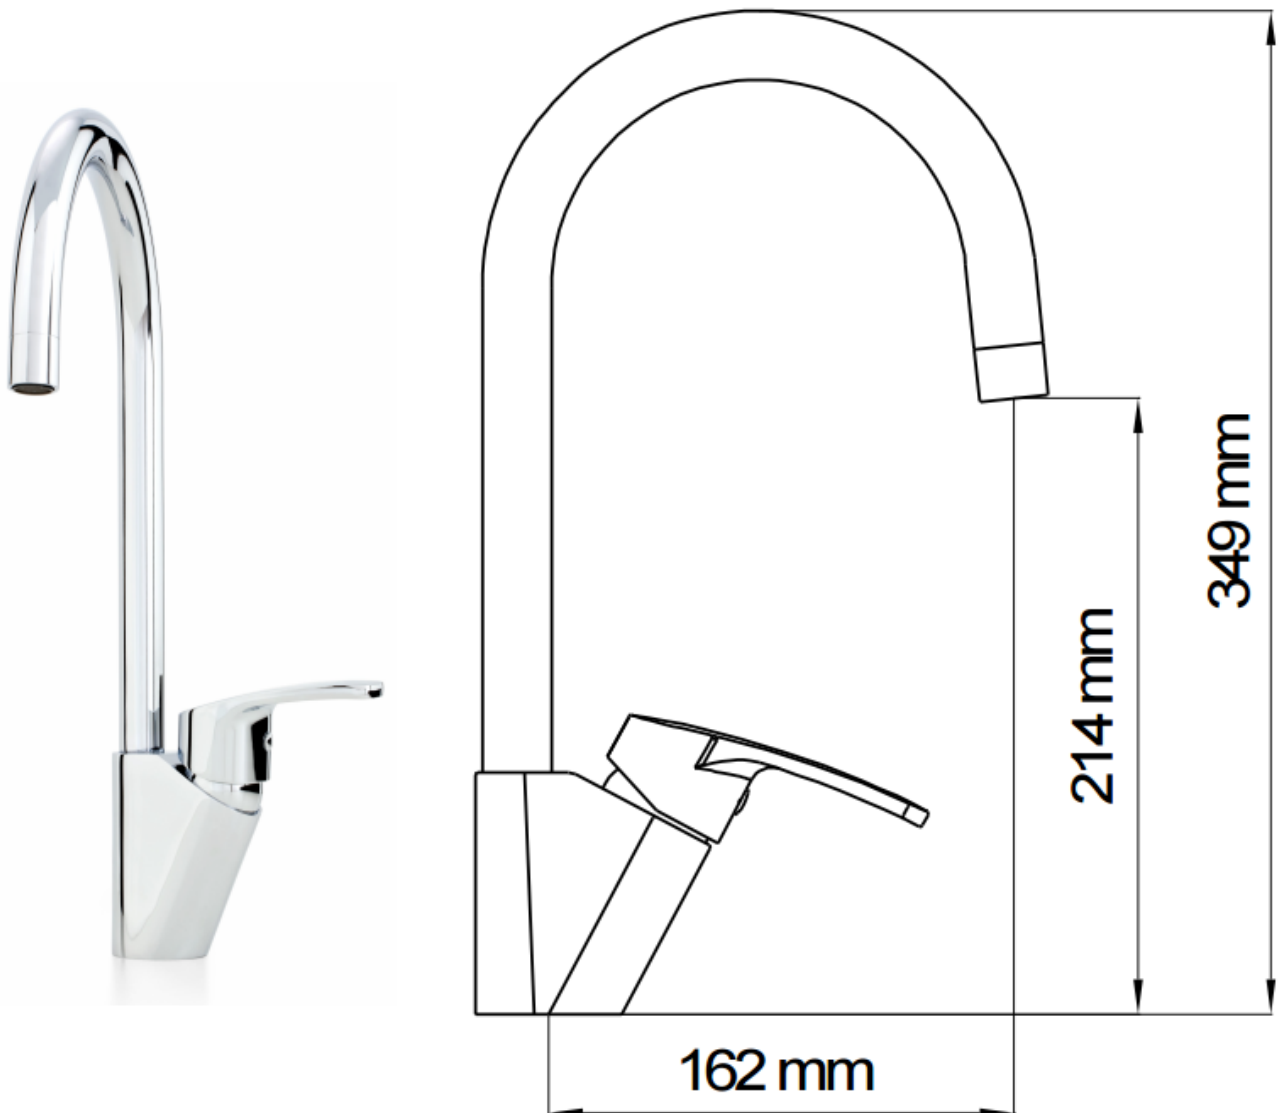

MAREA – KITCHEN MIXER

SKU 157133

MAREA – KITCHEN MIXER

SKU 157133

Dimensions: height of mixer: 349 mm
height of mixer from the bottom of the spout: 214 mm

Material: brass

Colour: chromed

Mounting: top-mounted on sink

Characteristics:

- single-lever mixer for kitchen basin
- single-hole mounting
- with curved spout
- with swivel spout
- ceramic discs

CERAMIC DISCS

ECO HANDLE

SWIVEL SPOUT