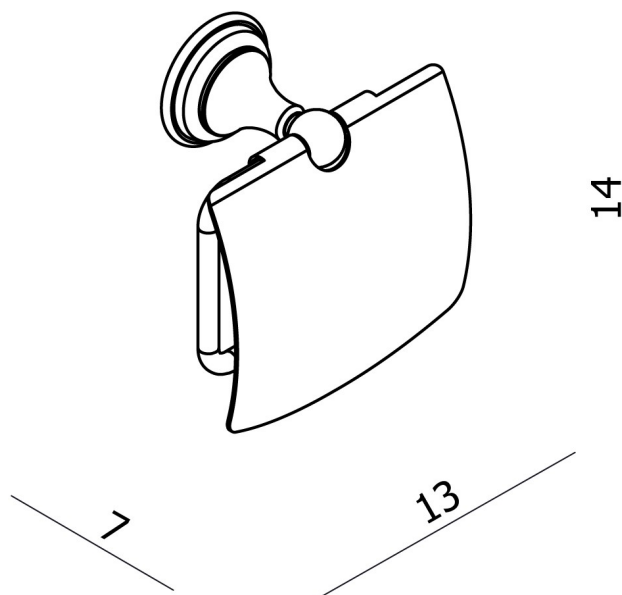

**ORLA – TOILET ROLL HOLDER**

**SKU 215509**

- Dimension:** Length: 130 mm  
Height: 140 mm  
Depth: 70 mm
- Material:** Brass
- Colour:** Chrome
- Fixing:** Wall mounted
- Characteristics:**
- Fixing set included
  - With lid