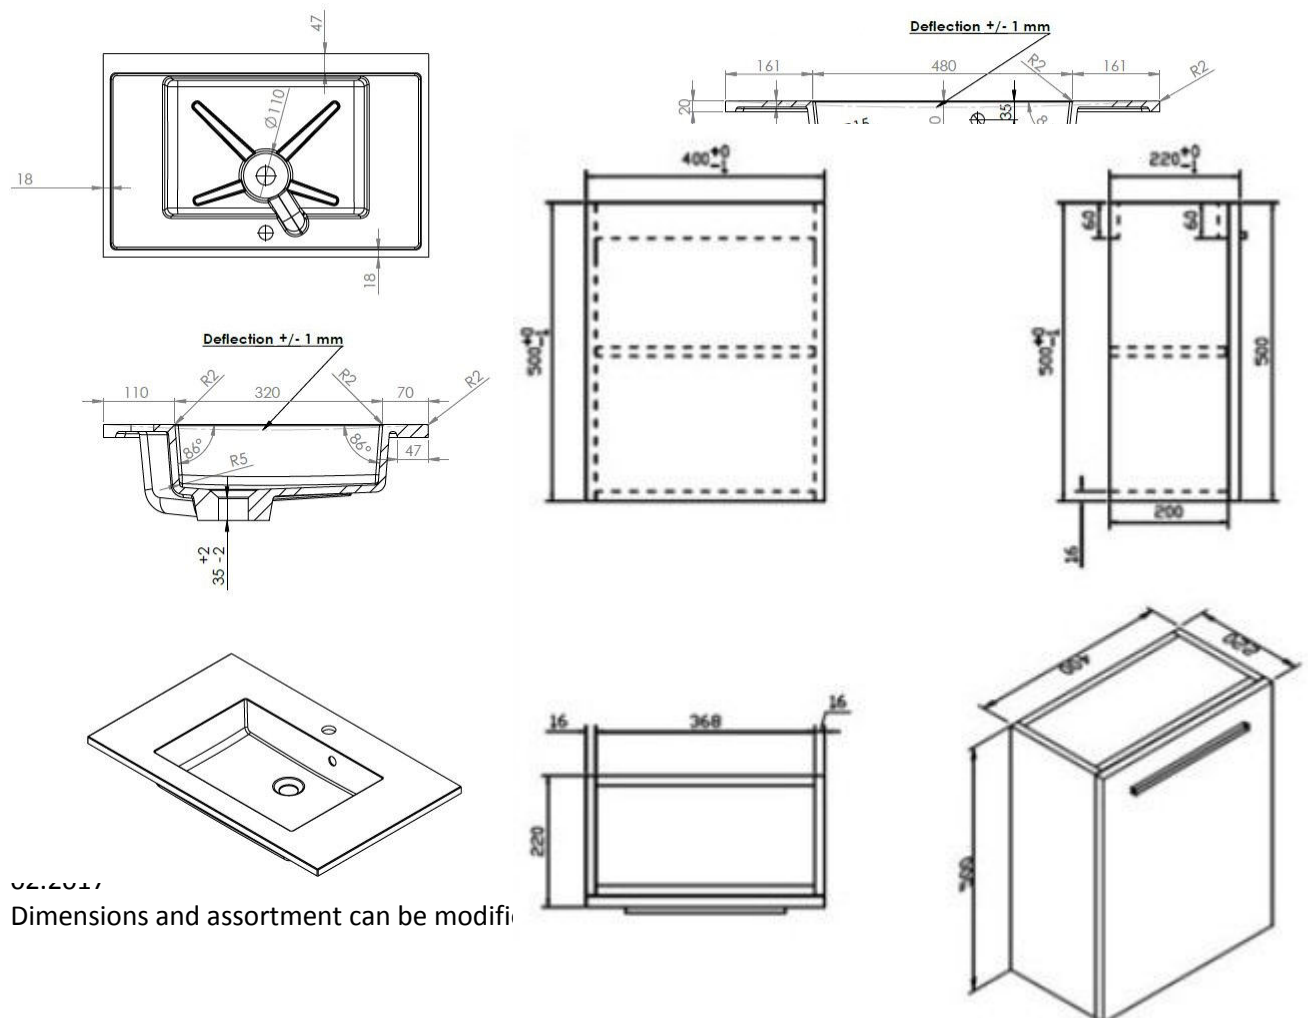

COSTE – WASHBASIN / INTEGRATED TABLET - 800 X 500 X 200 MM

SKU 930952

PICTURE

DIMENSIONS

02/2017

Dimensions and assortment can be modified

Type of washbasin	Rectangular integrated tablet
Number of basin(s)	Single
Material	Artificial marble
Colour	White
Finishing	Brilliant
Thickness of tablet	2 cm
Depth of basin	10 cm
With integrated overflow	Yes
With integrated tap hole	Yes
Diameter of tap hole	35 mm
With siphon hole	Yes
Diameter of siphon hole	45 mm
With watertight ring	No
Combination	can be combined with any Van Marcke cabinet
Treatment	/
Weight	14.5 kg
Warranty	5 years
Extras	/
With fixation set	Yes