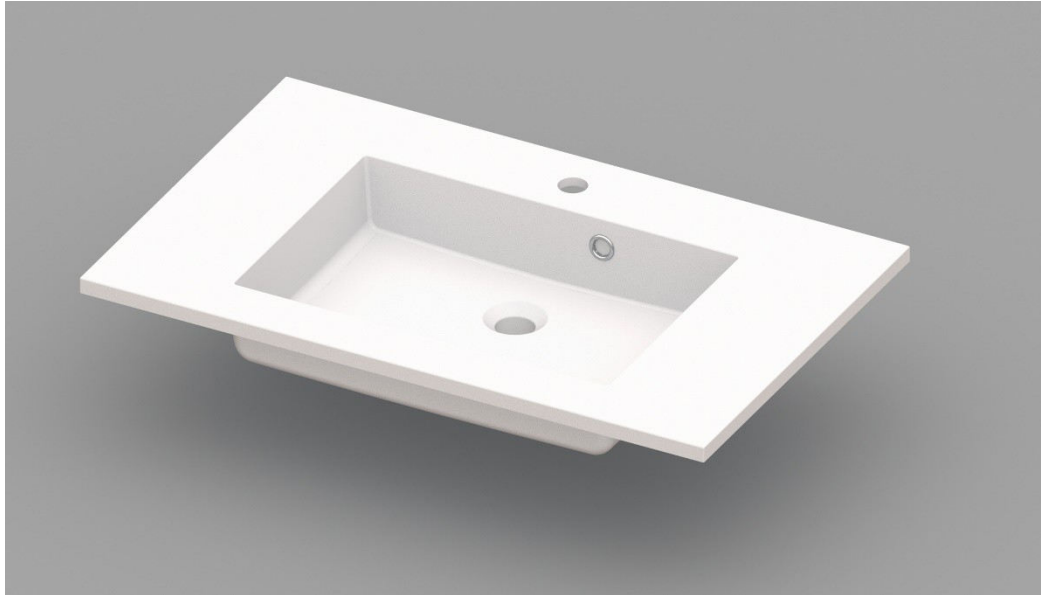

COSTE – WASHBASIN / INTEGRATED TABLET - 800 X 500 X 200 MM

SKU 930952

PICTURE

DIMENSIONS

02/2017

Dimensions and assortment can be modified

Type of washbasin	Rectangular integrated tablet
Number of basin(s)	Single
Material	Artificial marble
Colour	White
Finishing	Brilliant
Thickness of tablet	2 cm
Depth of basin	10 cm
With integrated overflow	Yes
With integrated tap hole	Yes
Diameter of tap hole	35 mm
With siphon hole	Yes
Diameter of siphon hole	45 mm
With watertight ring	No
Combination	can be combined with any Van Marcke cabinet
Treatment	/
Weight	14.5 kg
Warranty	5 years
Extras	/
With fixation set	Yes