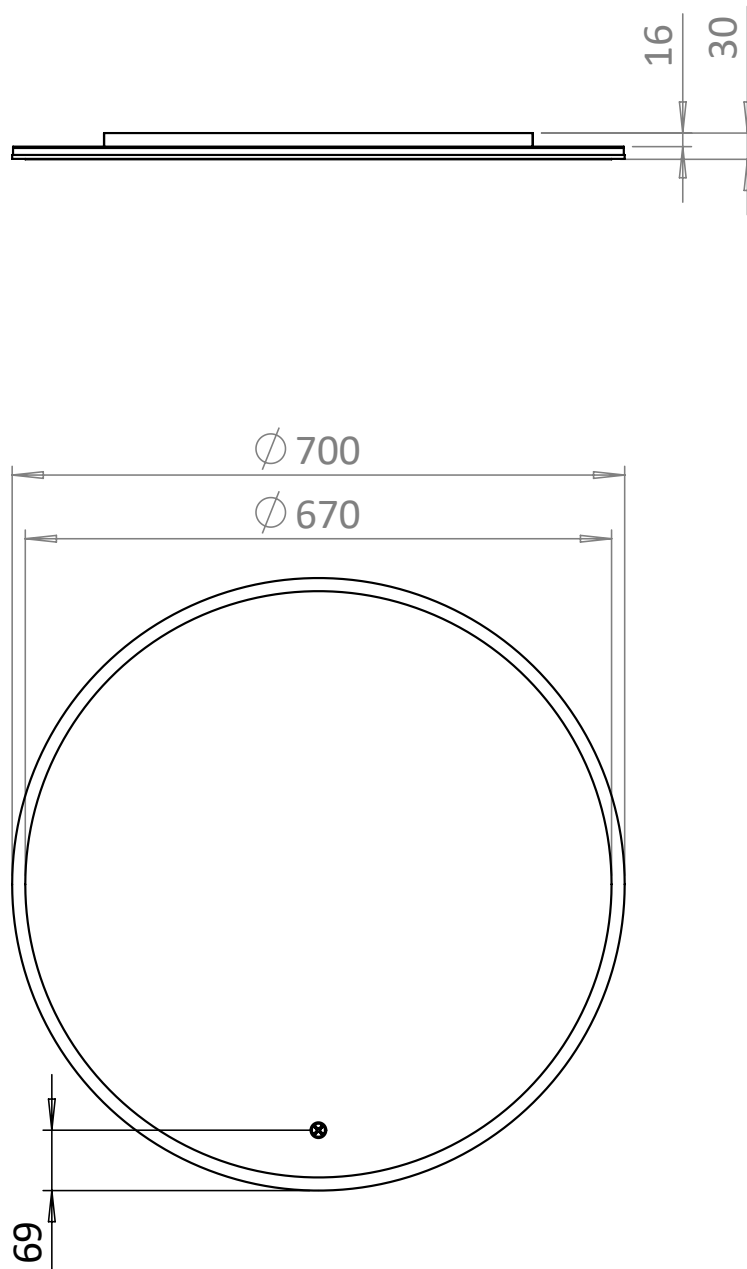

# PRODUCT DATA SHEET

**PRODUCT CODE**

IF\_MIRROR70

**RANGE**

MIRROR

**DESCRIPTION**

Infinity Illuminated Mirror 700mm Ø

<b>MATERIAL</b>	Glass & Aluminium
<b>HANDLING/INSTALLATION</b>	Wall Mounting
<b>HANGING</b>	Portrait Only
<b>LED WATTAGE</b>	7.4W
<b>DRIVER WATTAGE</b>	15W
<b>DE-MISTER WATTAGE</b>	21.9W
<b>TEMPERATURE CHANGING</b>	Yes
<b>COLOUR RANGE (K)</b>	2700 - 6400
<b>LUMINOUS EFFICACY (LM/W)</b>	95
<b>COLOUR RENDERING INDEX (RA)</b>	85
<b>ENERGY RATING</b>	F
<b>SWITCH TYPE</b>	Touch Switch
<b>IP RATING</b>	44
<b>LIGHT TYPE</b>	LED
<b>CABLE LENGTH</b>	1050mm
<b>STANDARDS</b>	EN60598 EN60592 EN62493
<b>DOP CLASS</b>	01 - 2017
<b>WEIGHT</b>	7.3kg
<b>WARRANTY</b>	5 Years

## TECHNICAL DIMENSIONS

Dimensions in mm unless otherwise specified.

Tolerances (per material type) apply.

V11022

**SPARES DIAGRAM**

NUMBER	PART CODE	DESCRIPTION
1	MIRRORBRACKET	Hanging Brackets

Only the parts labelled are available as spares.