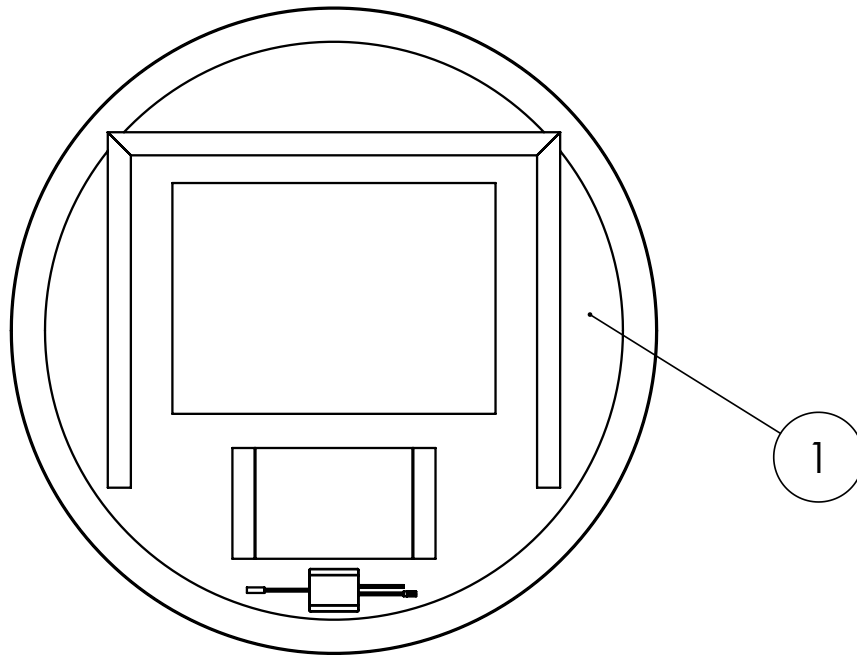

# PRODUCT DATA SHEET

**PRODUCT CODE**

IF\_MIRROR70

**RANGE**

MIRROR

**DESCRIPTION**

Infinity Illuminated Mirror 700mm Ø

<b>MATERIAL</b>	Glass & Aluminium
<b>HANDLING/INSTALLATION</b>	Wall Mounting
<b>HANGING</b>	Portrait Only
<b>LED WATTAGE</b>	7.4W
<b>DRIVER WATTAGE</b>	15W
<b>DE-MISTER WATTAGE</b>	21.9W
<b>TEMPERATURE CHANGING</b>	Yes
<b>COLOUR RANGE (K)</b>	2700 - 6400
<b>LUMINOUS EFFICACY (LM/W)</b>	95
<b>COLOUR RENDERING INDEX (RA)</b>	85
<b>ENERGY RATING</b>	F
<b>SWITCH TYPE</b>	Touch Switch
<b>IP RATING</b>	44
<b>LIGHT TYPE</b>	LED
<b>CABLE LENGTH</b>	1050mm
<b>STANDARDS</b>	EN60598 EN60592 EN62493
<b>DOP CLASS</b>	01 - 2017
<b>WEIGHT</b>	7.3kg
<b>WARRANTY</b>	5 Years

## TECHNICAL DIMENSIONS

Dimensions in mm unless otherwise specified.

Tolerances (per material type) apply.

V11022

**SPARES DIAGRAM**

NUMBER	PART CODE	DESCRIPTION
1	MIRRORBRACKET	Hanging Brackets

Only the parts labelled are available as spares.