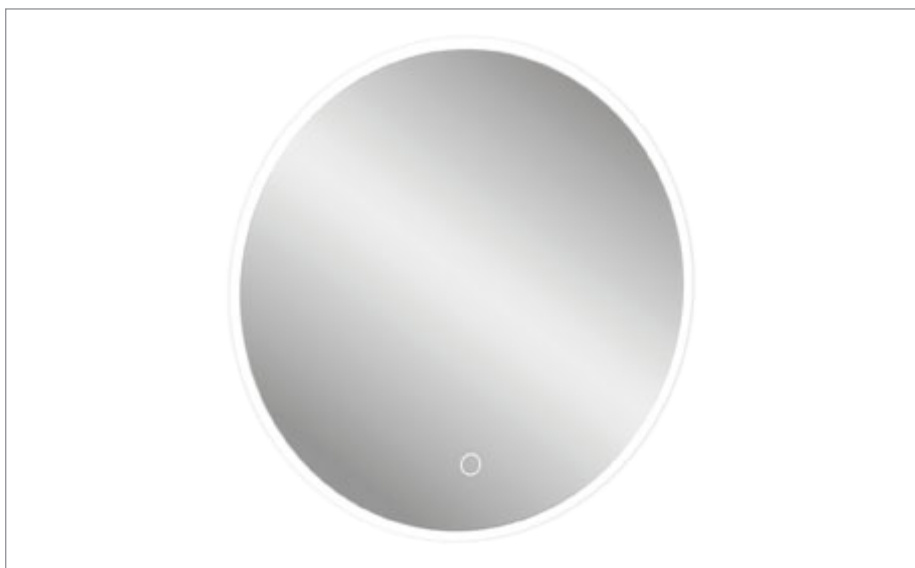

# PRODUCT DATA SHEET

**PRODUCT CODE**

IF\_MIRROR70

**RANGE**

MIRROR

**DESCRIPTION**

Infinity Illuminated Mirror 700mm Ø

<b>MATERIAL</b>	Glass & Aluminium
<b>HANDLING/INSTALLATION</b>	Wall Mounting
<b>HANGING</b>	Portrait Only
<b>LED WATTAGE</b>	7.4W
<b>DRIVER WATTAGE</b>	15W
<b>DE-MISTER WATTAGE</b>	21.9W
<b>TEMPERATURE CHANGING</b>	Yes
<b>COLOUR RANGE (K)</b>	2700 - 6400
<b>LUMINOUS EFFICACY (LM/W)</b>	95
<b>COLOUR RENDERING INDEX (RA)</b>	85
<b>ENERGY RATING</b>	F
<b>SWITCH TYPE</b>	Touch Switch
<b>IP RATING</b>	44
<b>LIGHT TYPE</b>	LED
<b>CABLE LENGTH</b>	1050mm
<b>STANDARDS</b>	EN60598 EN60592 EN62493
<b>DOP CLASS</b>	01 - 2017
<b>WEIGHT</b>	7.3kg
<b>WARRANTY</b>	5 Years