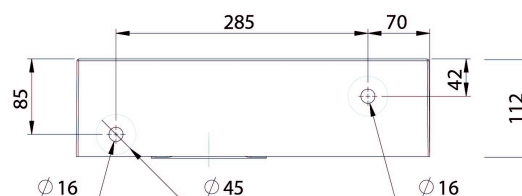

KEYNA – HAND WASHBASIN – RIGHT

SKU 018080

Type of washbasin:	hand washbasin
Number of basins:	1
Dimensions:	400 x 220 mm
Material:	Solid Surface
Colour:	white
Mounting:	wall-hung
Fixation set:	no
Tap hole:	yes – right Ø 35 mm
Overflow:	no
Siphon hole:	Ø 44 mm