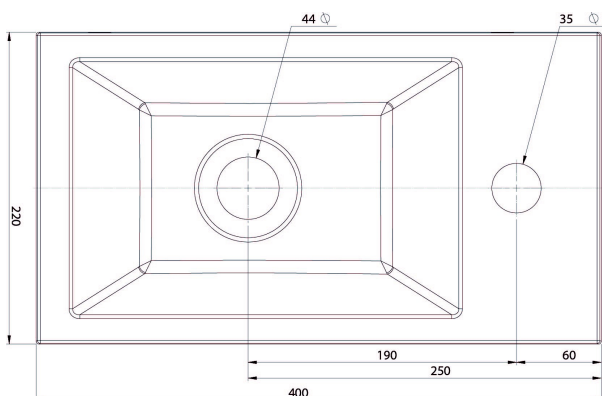

KEYNA – HAND WASHBASIN – RIGHT

SKU 018080

Type of washbasin:	hand washbasin
Number of basins:	1
Dimensions:	400 x 220 mm
Material:	Solid Surface
Colour:	white
Mounting:	wall-hung
Fixation set:	no
Tap hole:	yes – right Ø 35 mm
Overflow:	no
Siphon hole:	Ø 44 mm