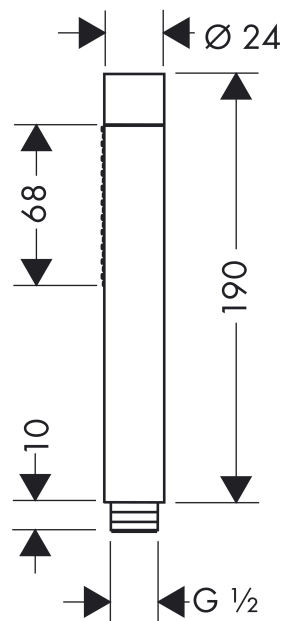

Axor Starck
Axor Starck baton hand shower 2jet
 Surfaces: **chrome** Art. no. : **28532000**

Description

product features

- spray type adjustment by turning
- spray type: normal spray, Soft spray
- maximum flow rate (at 3 bar): 16 l/min
- operating pressure: min. 1 bar / max. 6 bar
- not suitable for rim-/tile-mounted mixers
- metal cover
- rinseable dirt filter
- Connection thread 1/2"
- grey spray face
- WRAS 1205333

Optional Accessories

- Metal effect shower hose 1.25m (#28282XXX)
- Metal effect shower hose 1.60m (#28286XXX)
- Metal effect shower hose 2.00m (#28284XXX)

Article Details

Price excl. VAT £ 145.00

Technology

Certificates

Product image

Scale drawing

Axor Starck

Axor Starck baton hand shower 2jet

Surfaces: **chrome** Art. no. : **28532000**

Flowchart