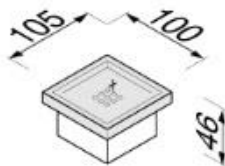

## Modern Art collection

913503-02

Soap holder

- Finish: chrome
- Frosted white glass tray
- Wall mounted
- Concealed fixing
- Guarantee 12 years

- 105x100x46 mm

Quality has proven to be of decisive importance in recent years, which is why we can offer a 12-year warranty period for our chrome products. The entire selection is developed in Amersfoort. Geesa is certified according to the ISO 9001-2008 standard for design, production and the delivery of bathroom accessories.