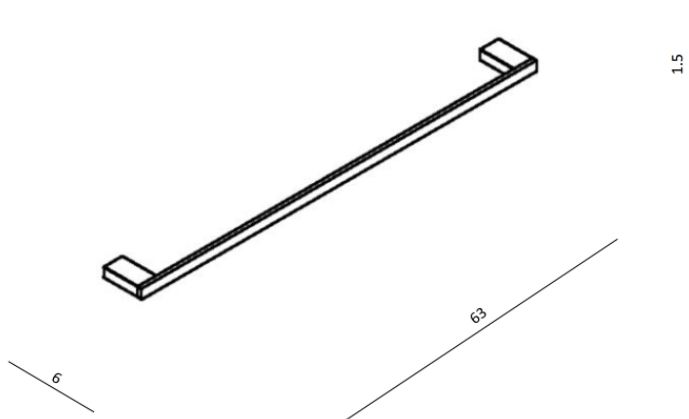

**VIGOR – SINGLE TOWEL RAIL 60 CM**

**SKU 215718**

**DIMENSIONS:**      Length: 630 mm  
Width: 15 mm  
Depth: 60 mm

<b>Material</b>	<b>Brass</b>
<b>Colour</b>	<b>Brushed nickel</b>
<b>Fixing</b>	<b>Wall mounted</b>
<b>Characteristics</b>	<b>Fixation set included</b>