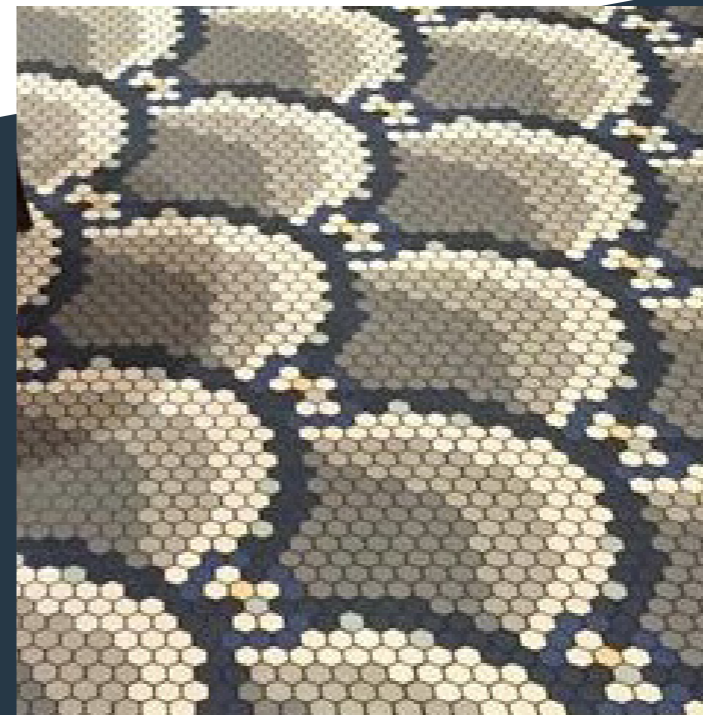

London Hexagon Ongeglazuurd Porselein R1 1/c PTV 36+