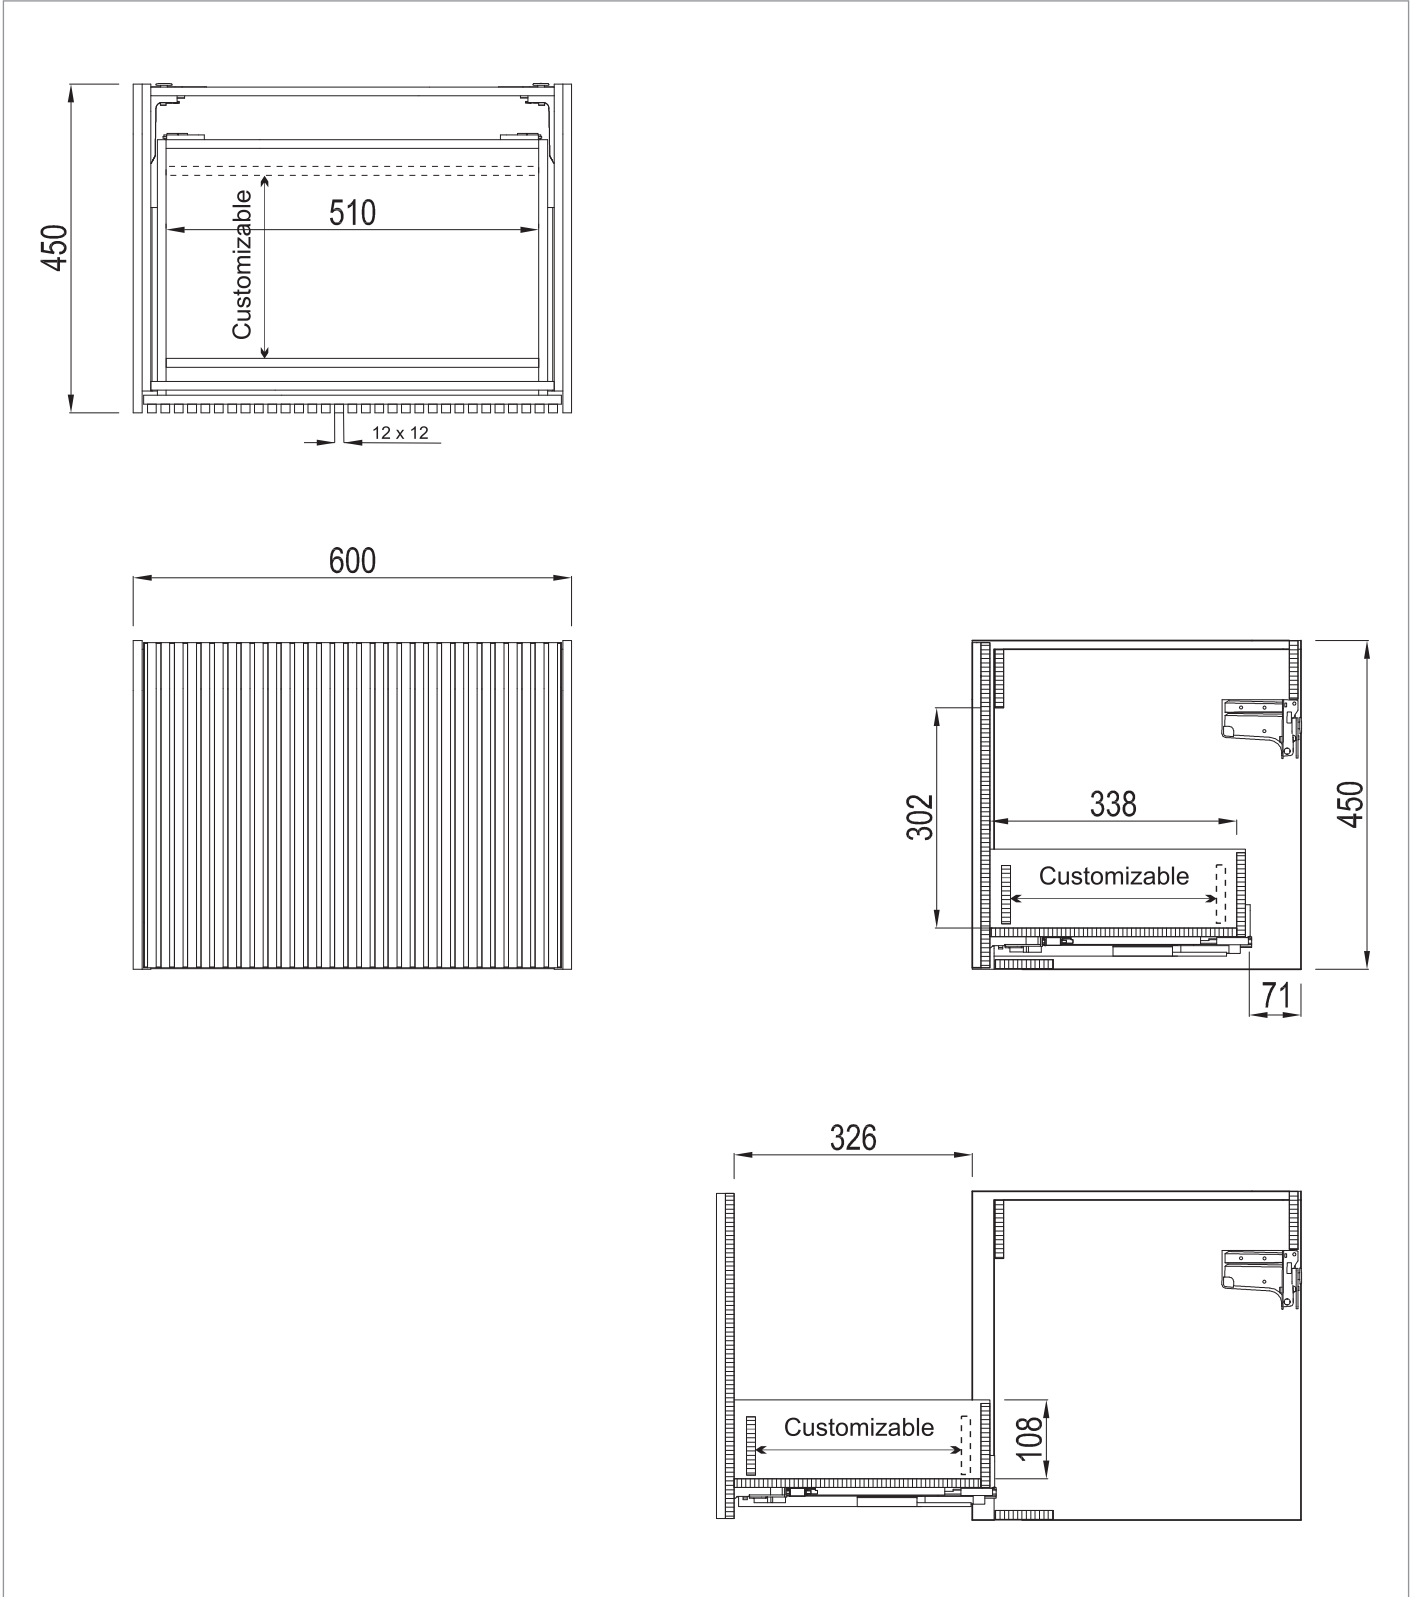

PRODUCT DATA SHEET

PRODUCT CODE

LM6000DMOAN+

RANGE

Limit

DESCRIPTION

Limit Single Drawer Unit 600 Modern Oak/Anthracite

WEBSITE LINK [Click Here](#)

CATEGORY	Furniture
WARRANTY DETAILS	10 Years
COLOUR	Modern Oak
PRIMARY MATERIAL	MFC
INSTALL TYPE	Wall Mounted
PRODUCT WIDTH MM	600
PRODUCT HEIGHT MM	450
PRODUCT DEPTH MM	450
PRODUCT NET WEIGHT KG	14

DRAWER BOX	MFC
DRAWER RUNNERS	HETTICH QUADRO 4D V6/300
DRAWER EXTENSION	Full extension
DRAWER ADJUSTMENT	4
WALL HANGERS	Yes
ADJUSTABLE FEET	No
DRAWER CAPACITY	30kg
DRAWER OPERATION	Soft close/push to open

TECHNICAL DIMENSIONS

Dimensions in mm unless otherwise specified.

Tolerances (per material type) apply.

SPARES LIST

Only the parts labelled are available as spares.

NUMBER	PART CODE	DESCRIPTION
1	DF_LM6000DMOAN+	Limit Drawer Front For LM6000DMOAN+
	DF_LM6000DSTAN+	Limit Drawer Front For LM6000DSTAN+
	DF_LM6000DRWAN+	Limit Drawer Front For LM6000DRWAN+
	DF_LM6000DWSAN+	Limit Drawer Front For LM6000DWSAN+
2	RUNNERSLIMIT_1+	Set of Drawer Runners x2 Limit Main Drawer
3	WBRACKETSLIMIT+	Wall Brackets x2 Limit
4	RUNNERSLIMIT_2+	Set of Draw Runners x2 Limit for Internal Drawer (Sold Separately)