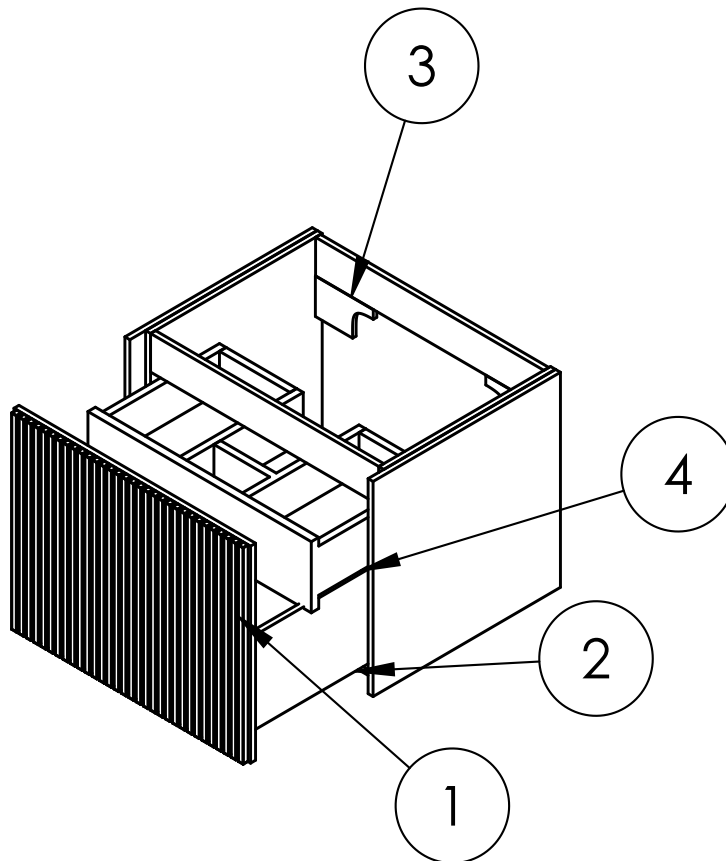

CATEGORY	Furniture
WARRANTY DETAILS	10 Years
COLOUR	Modern Oak
PRIMARY MATERIAL	MFC
INSTALL TYPE	Wall Mounted
PRODUCT WIDTH MM	600
PRODUCT HEIGHT MM	450
PRODUCT DEPTH MM	450
PRODUCT NET WEIGHT KG	14

DRAWER BOX	MFC
DRAWER RUNNERS	HETTICH QUADRO 4D V6/300
DRAWER EXTENSION	Full extension
DRAWER ADJUSTMENT	4
WALL HANGERS	Yes
ADJUSTABLE FEET	No
DRAWER CAPACITY	30kg
DRAWER OPERATION	Soft close/push to open

TECHNICAL DIMENSIONS

Dimensions in mm unless otherwise specified.

Tolerances (per material type) apply.

SPARES LIST

Only the parts labelled are available as spares.

NUMBER	PART CODE	DESCRIPTION
1	DF_LM6000DMOAN+	Limit Drawer Front For LM6000DMOAN+
	DF_LM6000DSTAN+	Limit Drawer Front For LM6000DSTAN+
	DF_LM6000DRWAN+	Limit Drawer Front For LM6000DRWAN+
	DF_LM6000DWSAN+	Limit Drawer Front For LM6000DWSAN+
2	RUNNERSLIMIT_1+	Set of Drawer Runners x2 Limit Main Drawer
3	WBRACKETSLIMIT+	Wall Brackets x2 Limit
4	RUNNERSLIMIT_2+	Set of Draw Runners x2 Limit for Internal Drawer (Sold Separately)