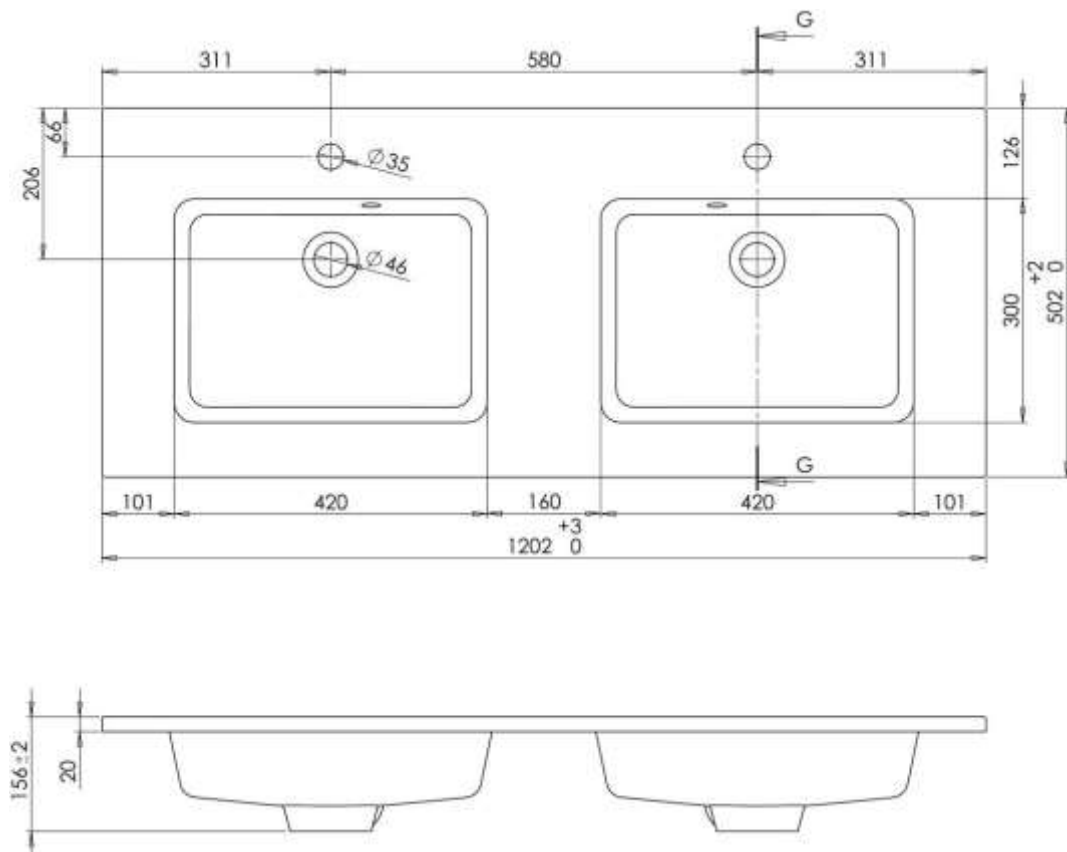

TAZ – WASHBASIN / INTEGRATED TABLET - 120X50 - 2 WASHBASINS

SKU 928366

PICTURE

DIMENSIONS

Type of washbasin	Integrated square tablet
Number of basin(s)	Double
Material	Artificial marble
Colour	White
Finishing	Brilliant
Thickness of tablet	2 cm
Depth of basin	11.1 cm
With integrated overflow	Yes
With integrated tap hole	Yes
With siphon hole	Yes
Diameter of tap hole	35 mm
With watertight ring	No
Combination	can be combined with any Van Marcke cabinet
Treatment	Easy clean – anti-liming
Weight	25.50 kg
Warranty	5 years
Extras	/
With fixation set	Yes