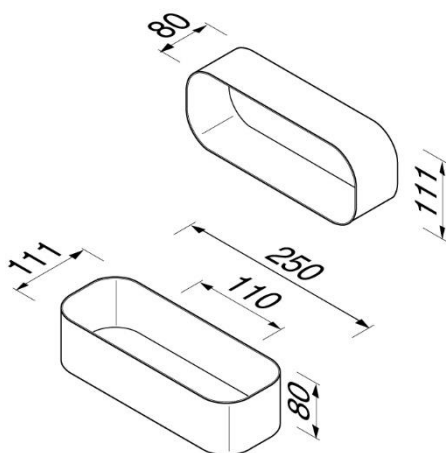

Frame Collection

918901-01

Multibasket/Shelf, white

- Material: High quality plastic
- White textured surface outside and high gloss surface with draining slot inside
- Removable
- The same product can be used as a shelf or as a basket
- Concealed fixing
- Incl. mounting set

111x250x80 mm

Quality has proven to be of decisive importance, which is why we can offer a 12-year warranty period for our chrome products. The entire selection is developed in Amersfoort. Geesa is certified according to the ISO 9001-2008 standard for design, productions and the delivery of bathroom accessories. Geesa reserve the right to change product specification.