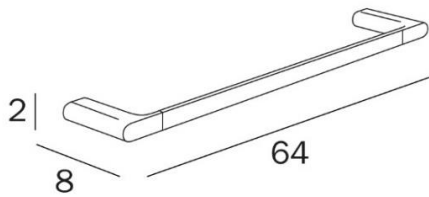

SCURA – TOWEL BAR BLACK SOFT TOUCH/CHROME

SKU 215736

DIMENSIONS: **Length: 640 mm**
 Width: 20 mm
 Depth: 80 mm

Material	Brass
Colour	Black and chrome
Fixing	Wall mounted
Characteristics	Fixation set included Simple installation via a click system (easy wall mounting)