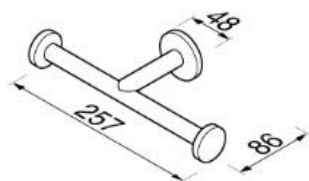

## Nemox stainless steel collection

916518-05

Toilet roll holder, double

- Finish: brushed
- Concealed fixing
- Guarantee 5 years

- 257x86x48 mm

Quality has proven to be of decisive importance in recent years, which is why we can offer a 12-year warranty period for our chrome products. The entire selection is developed in Amersfoort. Geesa is certified according to the ISO 9001-2008 standard for design, productions and the delivery of bathroom accessories. 10/2015