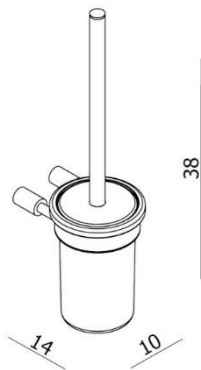

TILDE – TOILET BRUSH HOLDER WITH GLASS & BRUSH

SKU 215596

DIMENSIONS:

Length: 380 mm
Width: 100 mm
Depth: 140 mm

Material	Brass and glass
Colour	Brushed nickel
Fixing	Wall mounted
Characteristics	Fixation set included